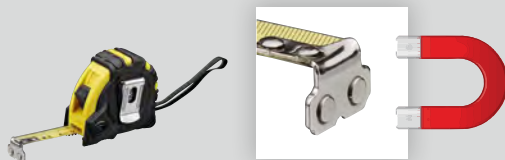

82054 • METER I

Tape measure from plastic and metal with stopping, belt clip and magnetic hook, 3 m.
This is a promotional product.

⊕ 6,9x5,5x3,7 cm
➤ DM - 36x28 mm