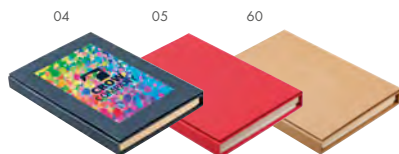

04

05

60

53428 • GIFFER

Lined A5 notepad (40 papers) with sticky note sheets, colour sticky notes (25 papers/colour), plastic and wooden ruler, ball pen with blue refill, two graphite pencils, wooden sharpener and rubber.

± 15,2x21x2,5 cm
✂ SR - 120x180 mm