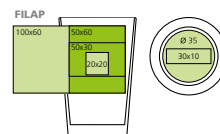

NEW

06

03

94116 • FARIS

Plastic coaster with bottle opener.

☒ 8,2x8,2x0,4 cm
✂ UV - 80x45 mm

61

04372 • FILAP

Glass, volume 220 ml. Price for 1 piece. Packed in box with 6 pieces.

☒ 6,9x10,7 cm
✂ FI - 50x60 mm

00

Crystalex

04425 • RAINBOW GLASS

Six-part set of glasses with colorful bottom and volume 350 ml.

☒ box 23,1x16x15,5 cm
✂ FI - 70x80 mm