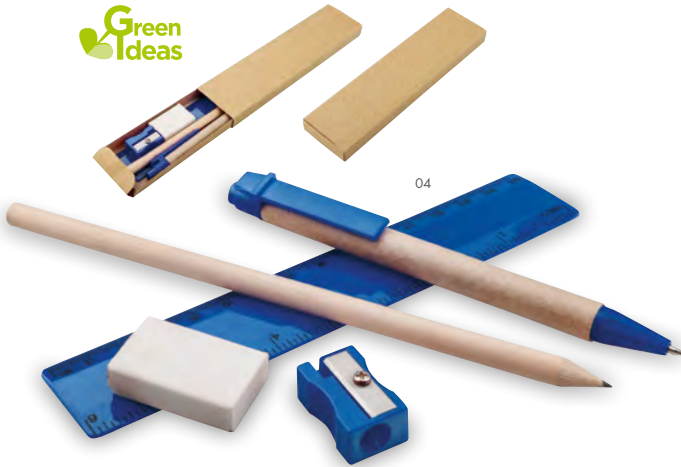

01147 • TRAVIS

Plastic ruler 15 cm (6") with sliding brain teaser.

∅ 15,6x0,7x6,5 cm
PD - 152x42 mm

04

11277 • MILLET

Set of ball pen from cardboard and plastic, sharpened graphite pencil, plastic 15 cm ruler, plastic sharpener and rubber.

∅ 17,7x1,4x4,4 cm
PD - 30x50 mm