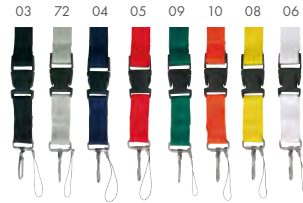

22

71084 • IDA

Textile lanyard with carabiner.

2x(41x2)+6 cm

TR - 300x15 mm

05

71095 • SALMA

Textile lanyard with carabiner.