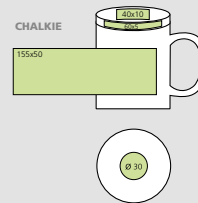

04374 • COLBY

Ceramic mug, volume 350 ml.

☒ ø 9x10,4 cm

✂ FI - 70x70 mm

13