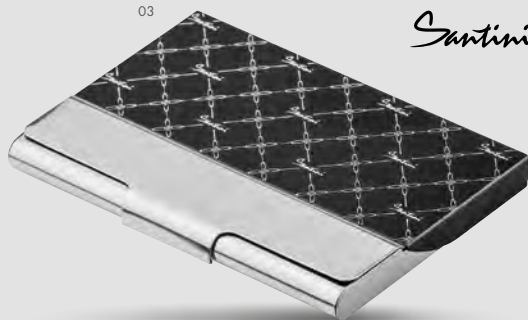

53430 • STRIPES CLASSIC

Notebook with elastic band, inserted pocket and loop for writing accessories, 240 lined pages, format A5. Pages have gold edges.

13x21 cm
HS - 40x30 mm

03

Santini