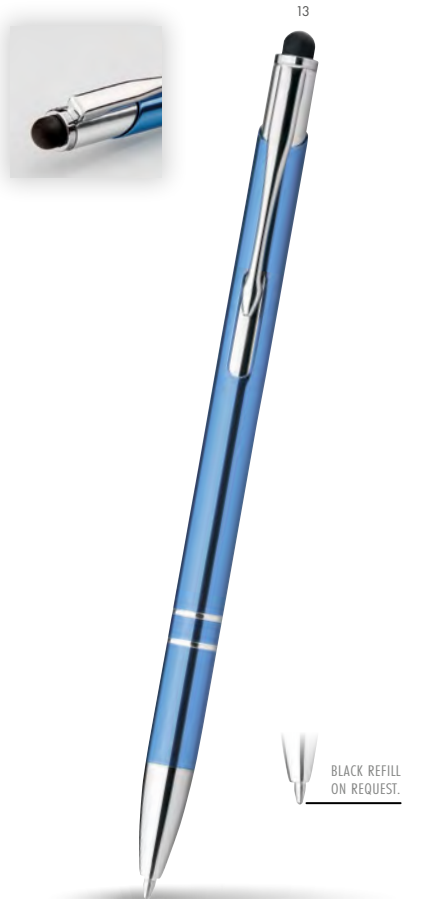

BLACK REFILL
ON REQUEST.