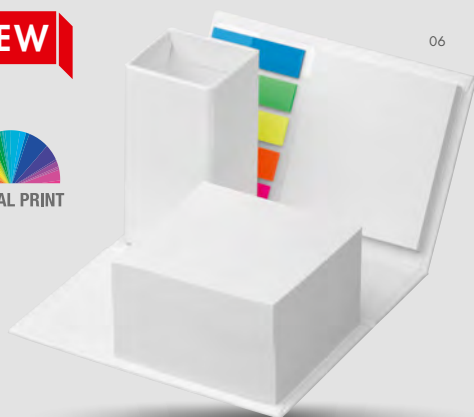

06

04

53434 • SHENNA

Set of sticky notes with pencil stand in a folding paper cube.
Contains white papers 7,5x7,5 cm (380 sheets), neon colour stickers
(25 sheets/colour), white 6,8x7,4 cm adhesive papers (50 sheets).