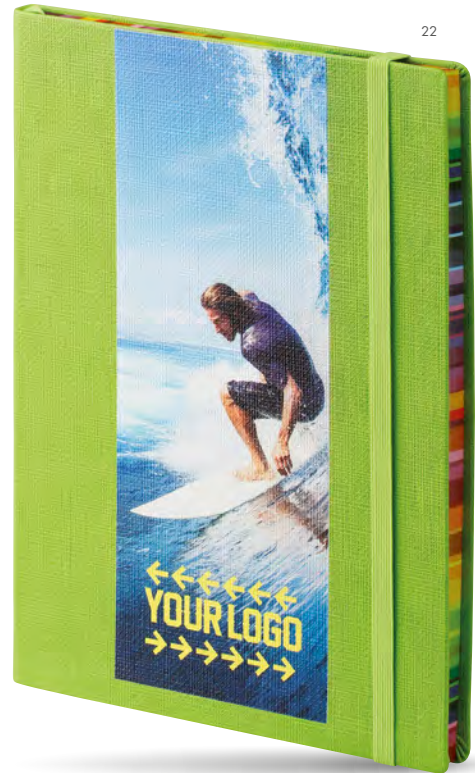

± 13,2x21,3 cm

✂ HS - 50x30 mm

53413 • ELIANA

Notepad with elastic cover, 160 lined pages, format A5.

± 14x21 cm

✂ HS - 50x30 mm

53397 • COLOR NOTE I

Notebook with elastic band and rainbow page edges, 200 lined pages, format A6.