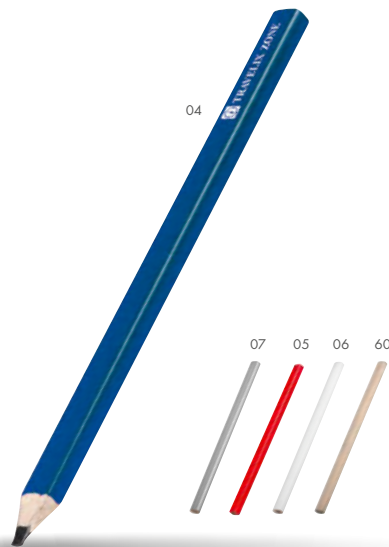

☒ 22x11,5x5,5 cm
 ⚡ ST - 76x45 mm

03

82057 • RIPPER

Retractable breaking knife made of metal and plastic.

▮ 15,5x1,2x3 cm

✂ PD - 55x10 mm

12428 • GRAFIT

Carpenter's pencil, not sharpened.