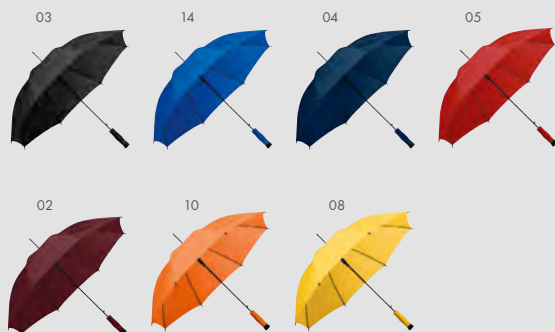

UMBRELLAS, CAPS

umbrellas, folding umbrellas, rain coats, caps

243-260

08

31101 • AUTOMATIC

Polyester umbrella with automatic opening and wooden handle, 8 panels.

∅ 100x90 cm

TX - 200x120 mm