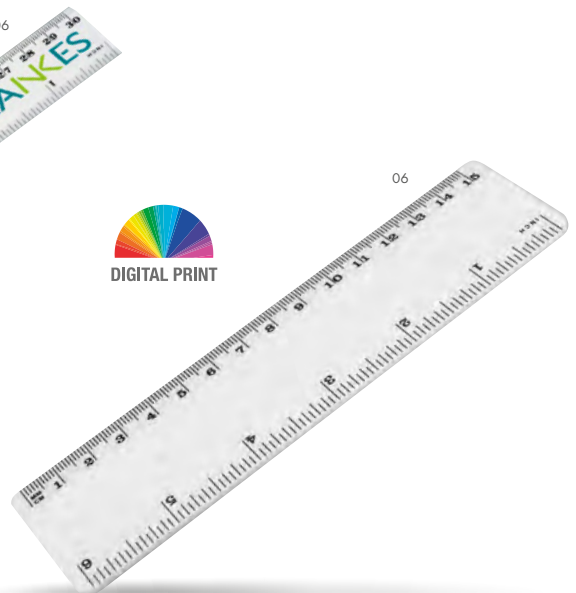

53417 • CALLEN

Plastic ruler 15 cm.

▮ 16,1x4,2x0,2 cm
⚡ UV - 150x20 mm