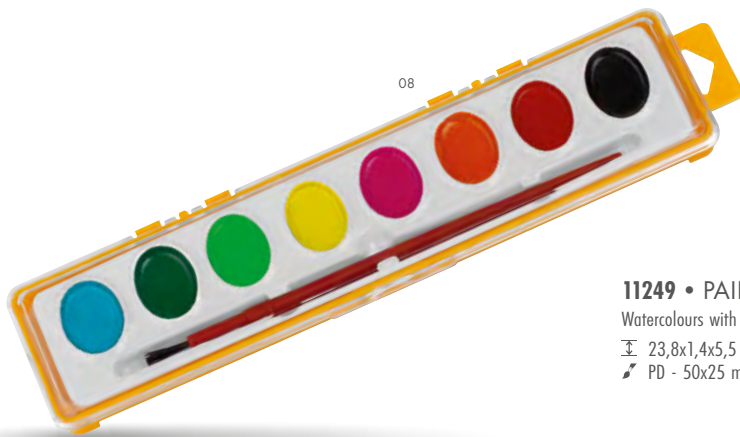

08

11249 • PAINTER

Watercolours with plastic paintbrush.

± 23,8x1,4x5,5 cm

✂ PD - 50x25 mm