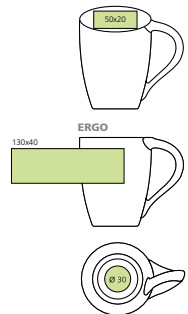

06

**95408 • GB ERGO**

Paper gift box. Sold exclusively with our mugs.

▮ 10,3x11x10,3 cm

✂ SR - 35x80 mm

06

**04395 • ERGO**

Ceramic mug, volume 360 ml.