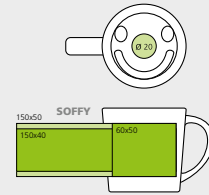

61

04363 • SOFFY

Glass mug with smiley at the bottom, volume 200 ml.

⊘ 7,9x8,1 cm

FI - 72x50 mm

SUITABLE FOR SOFFY, SOFFY FROSTY AND LIEN

06

95381 • GB SOFFY

Paper gift box. Sold exclusively with our mugs.

⊘ 9,5x9x9,5 cm

SR - 30x60 mm

61

04378 • SOFFY FROSTY

Frosted glass mug with smiley at the bottom, volume 200 ml.

⊘ 7,9x8,1 cm

FI - 60x50 mm