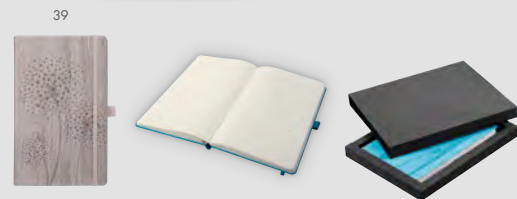

Luxurious notepad, 192 lined pages, format A5. Parts of lanybook: Elastic band (Lanyband) with small metal button (Lanybutton) for closing, loop for writing accessories, inserted pocket and calendar.

▮ 14x20,5 cm
✂ LS - 17x35 mm

71989 • TABLETO

Tablet case from imitation leather.

▮ 21x25x2,5 cm
✂ HS - 50x30 mm

reddot design award

NOTEPADS ARE DELIVERED
IN GIFT BOXES
WHICH CAN BE PRINTED.

53357 • DANDELION

Notepad with elastic band, inserted pocket and loop for writing accessories, 240 lined pages, format A5.