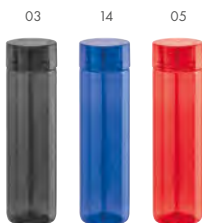

01356 • STRAW

Plastic bottle with straw. Volume 550 ml.

∅ 8,1x14 cm
UVC - 257x75 mm

NEW

360°
DIGITAL PRINT

94648 • BARTOLO

Plastic sports bottle. Volume 790 ml.

∅ 7x24,6 cm
UVC - 220x100 mm