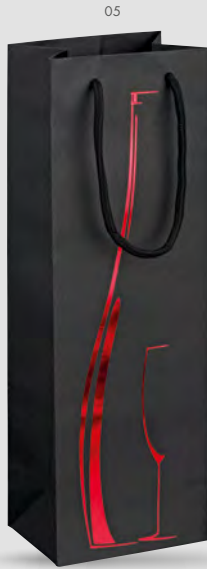

05

95400 • VIAN

Paper gift bag for one bottle of wine.

± 12x36x9 cm

SR - 60x40 mm