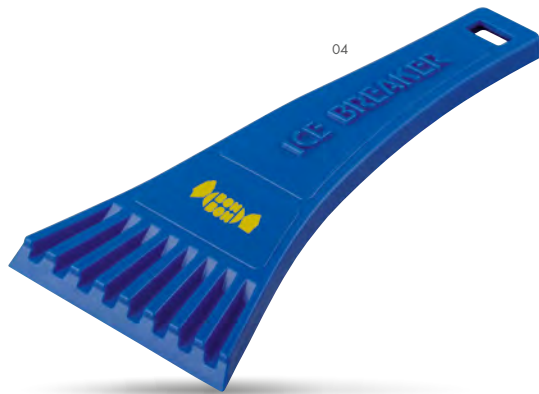

10

01157 • GLOVE

Plastic ice scraper with polyester fur glove.

± 16,5x2x27,5 cm
TR - 80x50 mm

04

05

08

06