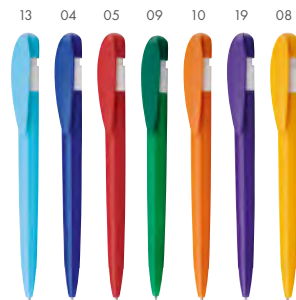

12457 • CANDIS

Plastic ball pen with blue refill.

∅ 1,1x14,6 cm

PD - 50x7 mm