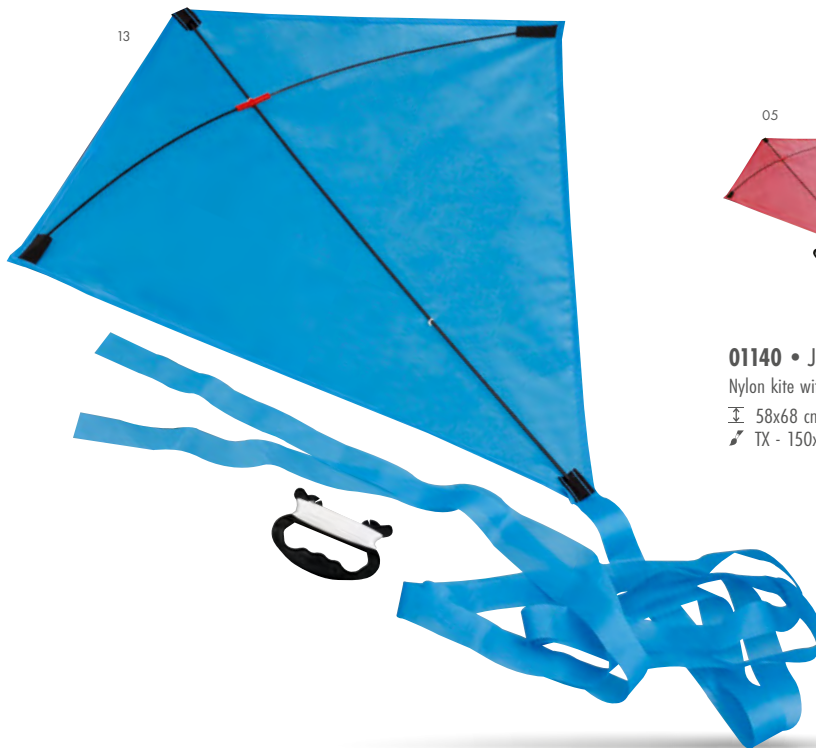

01140 • JOHN

Nylon kite with plastic supplements.

☒ 58x68 cm

🔪 TX - 150x180 mm