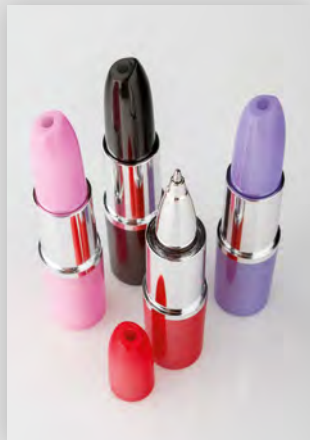

05

08

06

12529 • CORPEN

Set of plastic ball pen and mechanical pencil in paper box, blue refill.

box 4,5x16,5x1,2 cm
PD - 45x6 mm

12597 • LIPS
 Plastic ball pen with blue refill.
 ∅ 1,8x9,8 cm
 PD - 28x8 mm