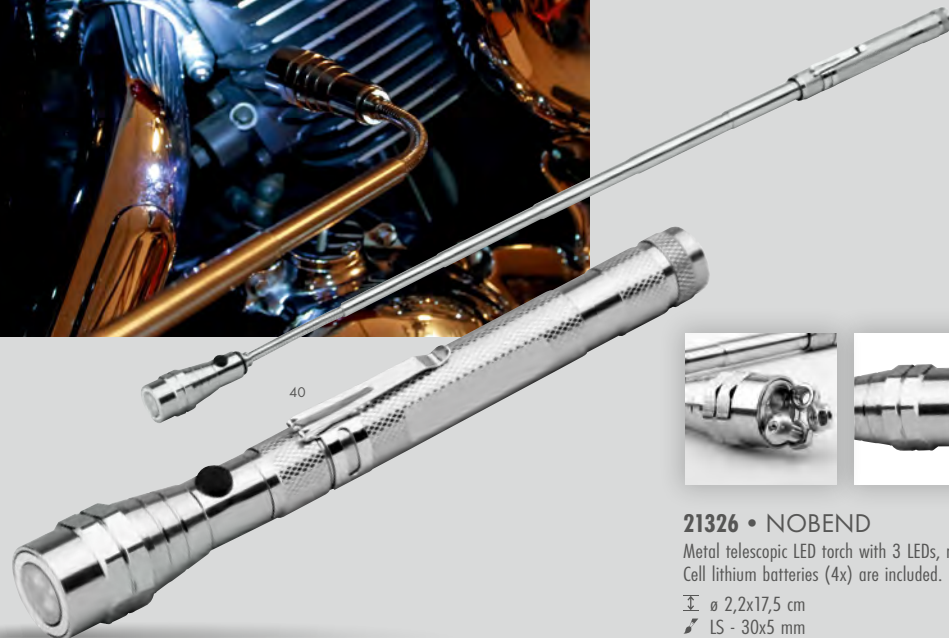

21124 • DEXTER

Metal torch with 1 W bulb and metal tools in paper box, 6 functions. Batteries AAA (3x) not included.

∅ 3x14,6 cm
LS - 50x9 mm

40