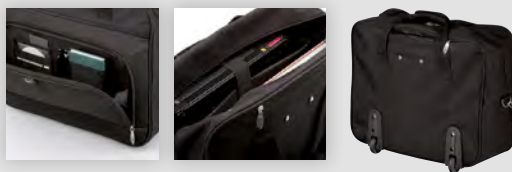

Polyester trolley bag with metal telescopic handle, shoulder strap, 600D.
1 main and 4 additional pockets.

☒ 36x49x20,5 cm
✂ TR - 140x100 mm

Santini

72235 • SEAL

Polyester trolley bag with metal telescopic handle, shoulder strap, 600D.
1 main and 6 additional pockets, pocket for notebook up to 15".