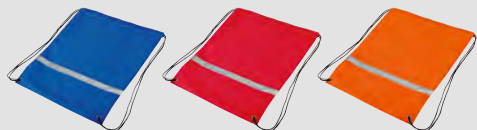

DIGITAL PRINT

66

14

05

24

72412 • SAFER

Polyester bag with reflective strap, 210D. This is a promotional product.

☒ 38x45 cm

✂ TX - 260x160 mm

DIGITAL PRINT

03

07

13

05

02

22

10

08

06

14

72411 • GARU

Polyester bag. 1 main and 1 additional pocket, opening for earphones.

☒ 34x42 cm

✂ TX - 170x100 mm