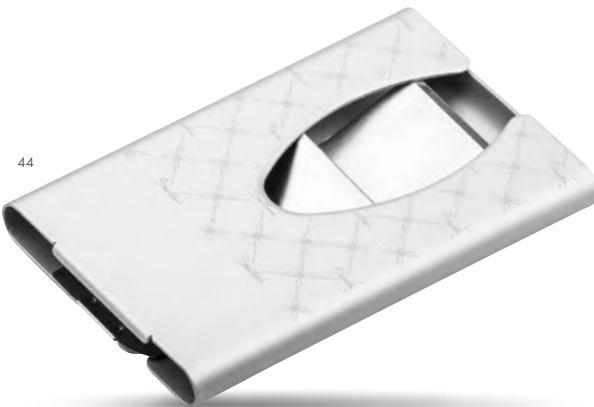

51040 • KEVIN II

Metal business card holder with matte surface.

▮ 9,5x5,7x0,5 cm

✂ LS - 90x50 mm

44