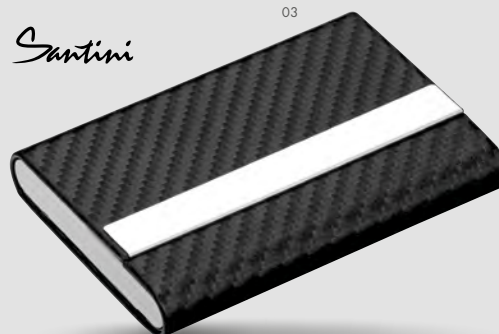

▮ 13x21 cm
✂ HS - 50x20 mm

51041 • MILLARD

Metal business card holder with elements from imitation leather in paper gift box.

▮ box 9,5x6,4x1,2 cm
✂ LS - 80x8 mm

Santini

03

40

53059 • WINY