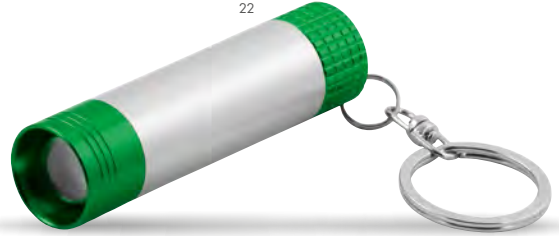

09

42

21099 • MILDRED

Metal LED torch with 9 LEDs and textile loop.
Batteries AAA (3x) not included.

∅ 2,6x9,1 cm
LS - 28x10 mm

NEW

22

03