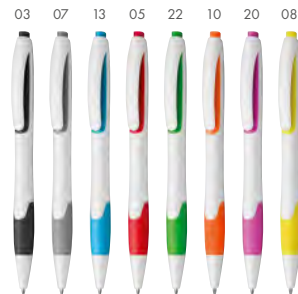

Plastic ball pen with rubber grip and blue refill.
Tip thickness 0,7 mm, low-viscosity refill.

∅ 1,1x14 cm
PD - 50x4 mm

12462 • FELICE

Plastic ball pen with rubber grip and blue refill.

∅ 1,1x14,2 cm
PD - 50x7 mm