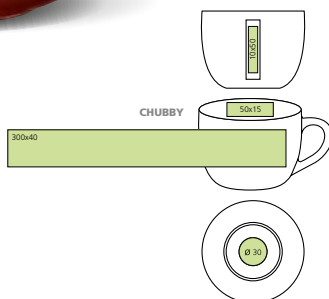

04382 • CHUBBY

Ceramic mug, volume 490 ml.

∓ ø 11x8,3 cm

✂ FI - 100x40 mm