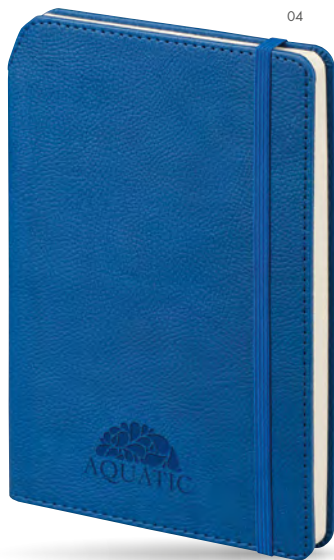

04

53415 • MORIAH

Notepad with elastic band and a space for ball pen on the spine of notepad, 192 lined pages, format A5.

± 14x21 cm

✂ HS - 50x30 mm

22

53396 • BLOGGER

Notepad with elastic band, 200 lined pages, format A5.

± 14,5x21 cm

✂ SR - 110x80 mm

05

53423 • LINKED

Notepad with elastic band and plastic pen, 160 lined pages, format A5.

± 13,2x21,5x1,6 cm

✂ HS - 50x30 mm