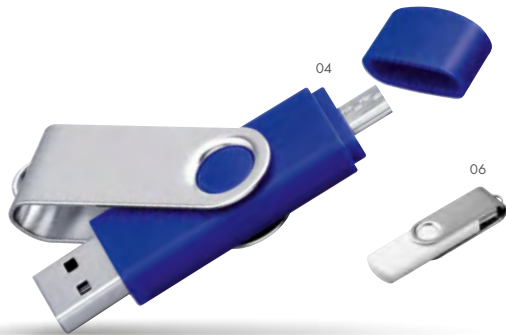

USB FLASH 45

- 45224 – 4 GB
- 45225 – 8 GB
- 45226 – 16 GB
- 45227 – 32 GB

Metal USB stick with plastic body and OTG Micro USB, supporting interface 2.0.

± 6,9x0,8x1,7 cm
↗ LS - 26x13 mm