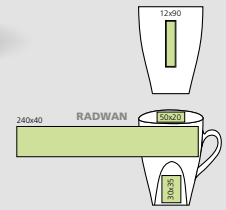

06

95405 • GB RADWAN II

Paper gift box. Sold exclusively with our mugs.

▮ 11x12,5x9 cm

✂ SR - 40x90 mm

04

22

08

06

04208 • RADWAN

Ceramic mug, volume 430 ml. Colour 06 – from porcelain.

▮ ø 8,5x11,5 cm

✂ FI - 80x40 mm

SUITABLE FOR ERGO AND LISETTA

06

95408 • GB ERGO

Paper gift box. Sold exclusively with our mugs.

▮ 10,3x11x10,3 cm

✂ SR - 35x80 mm

06

04395 • ERGO

Ceramic mug, volume 360 ml.

▮ ø 8,3x10,3 cm

✂ FI - 70x40 mm