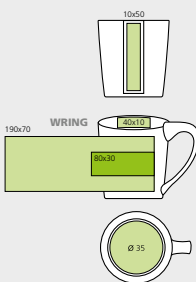

▮ ø 8,3x10,3 cm

✂ FI - 70x40 mm

06

**04375 • WRING**

Porcelain mug, volume 380 ml, with groove for tea-bag wringing.

∓ ø 8,5x8,8 cm

✂ FI - 70x70 mm

SUITABLE FOR WRING AND SUBLIM