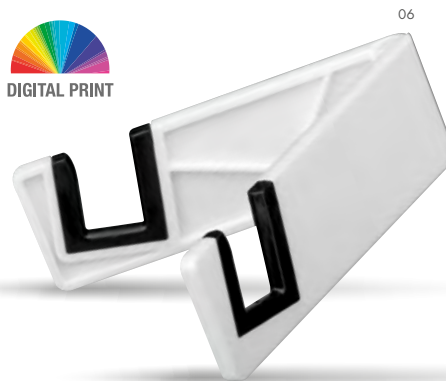

± 4,7x4,7x1 cm
 ↗ PD - 30x20 mm

45196 • RAILY

Foldable plastic stand for mobile phone or tablet.

± 9x0,9x3 cm
 ↗ PD - 50x25 mm

45315 • OCULARS

Adjustable virtual reality glasses from plastic in plastic box.