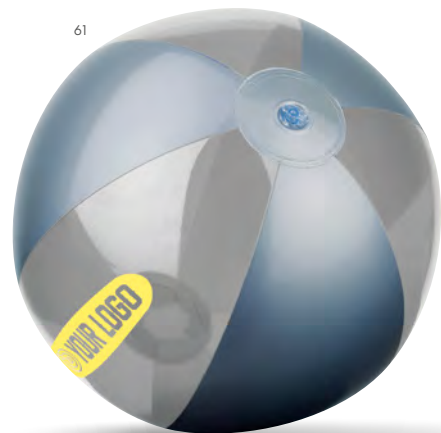

61

04

05

24

08

01155 • BEACH

Plastic inflatable beach ball with six panels.

inflated ø 26 cm

SR - 120x50 mm