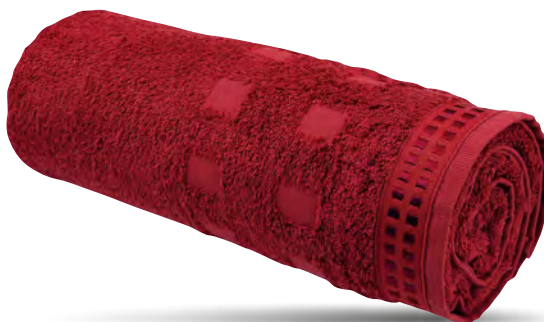

61

95217 • GARNET

Plastic case for towel.

⊥ ø 13x31 cm

↗ TX - 120x100 mm

60

95307 • GB TOWEL III

Paper box for towel with foil window.

⊥ 32,5x32,5x6 cm

↗ DP - 60x40 mm

Santini

05

Santini

05

46

27

04

16

06

33160 • ARIEL I

Cotton terry towel, 500 g/m².

⊥ 50x100 cm

↗ EB - 280x100 mm

46

27

04

16

06

33161 • ARIEL II

Cotton terry bath towel, 500 g/m².

⊥ 70x140 cm

↗ EB - 280x100 mm