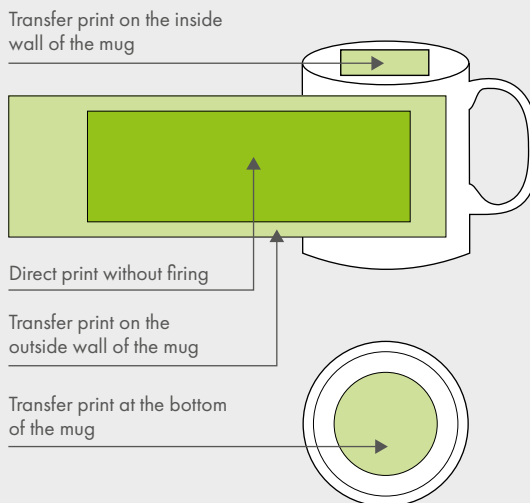

LEGENDS FOR PRINTING AREAS