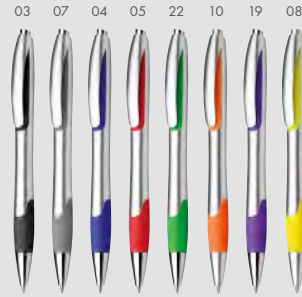

Plastic ball pen with rubber grip and blue refill.

∅ 1,3x14 cm

PD - 50x7 mm

10

08

05 03 04 08 09

12418 • MOLLA SILVER

Plastic ball pen with rubber grip and blue refill.

∅ 1,3x14 cm

PD - 50x7 mm

13 04 05 09

12497 • KATHERINE

Plastic ball pen with blue refill.

∅ 1x13,9 cm

PD - 50x5 mm

12579 • MILEY SILVER