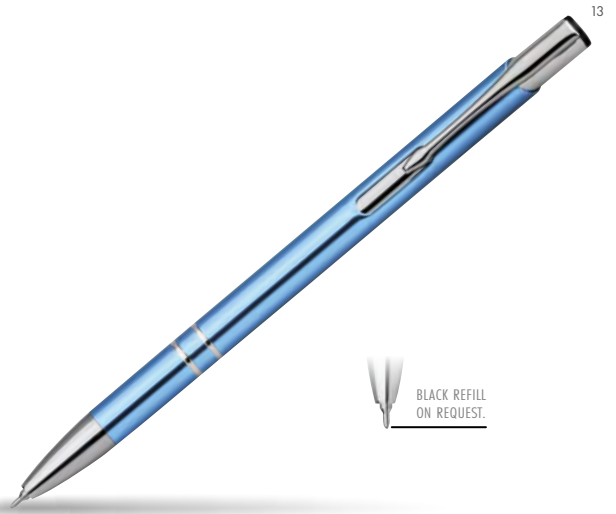

12514 • OLEG DOMING

Metal ball pen with blue refill. Suitable for 3D label.

∅ 1x13,8 cm

DM - 39x5 mm

13577 • OLEG SLIM

Metal ball pen with blue refill. Tip thickness 0.5 mm, refill with low viscosity.

∅ 0,8x13,8 cm

LS - 55x5 mm

12596 • OLEG SET

Set of metal ball pen and mechanical pencil in plastic box, blue refill.

∅ box 17,4x2,2x4,6 cm

LS - 55x6 mm