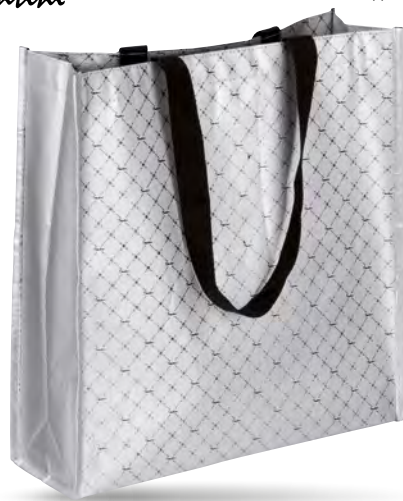

34075 • ARLETA

Laminated shopping bag from textile, 130 g/m².

± 38x33x20 cm

TX - 120x120 mm

Santini

44