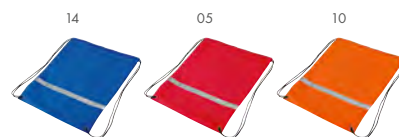

14

05

10

72412 • SAFER

Polyester bag with reflective strap, 210D. This is a promotional product.

± 38x45 cm

↗ TX - 260x160 mm