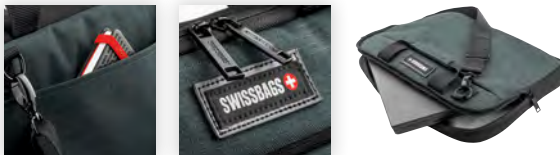

SWISSBAGS +

57

72456 • KANGA

Polyester bag for a laptop up to 15" with shoulder strap, 600D. 1 main and 2 additional pockets. Inside padding for laptop.

▮ 37x28x5,5 cm
↗ TR - 140x100 mm