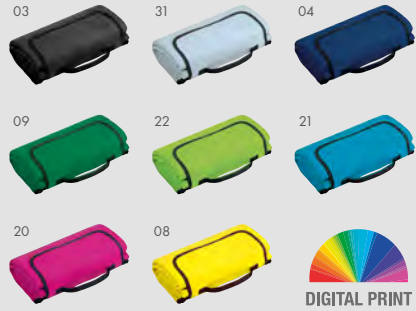

33253 • PAT

Foldable fleece blanket with velcro and loop, water-resistant PE bottom, 160 g/m².

± unfolded 140x130 cm, folded 33,7x18,5x11 cm
↗ TR - 200x80 mm

DIGITAL PRINT