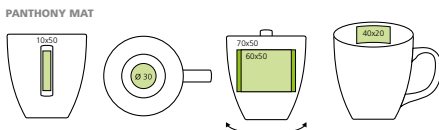

∅ 9,5x10 cm
Fl - 60x50 mm

ORIGINAL MUG IN ANY COLOUR? SIMPLY CHOOSE YOUR DESIRED SHADE...

- Spraying of colour on external surface of the mug according to pantone formula guide
- Glossy or matte surface of the mug
- Possibility to decorate with transfer firing or sandblasting