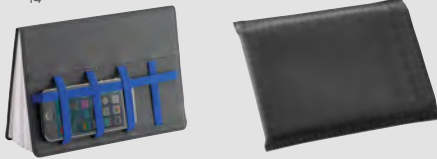

NEW

72

14

93712 • KAFKA

Notebook with elastic bands, 160 plain pages, format A5.
Supplied in a nonwoven cloth package.

± 15x21 cm
SR - 35x160 mm

08

NEW

13

14

05

10

93713 • ROOTS

Notebook with elastic band, 192 plain pages, format A5.
Supplied in a nonwoven cloth package.

± 14x21 cm
SR - 100x50 mm