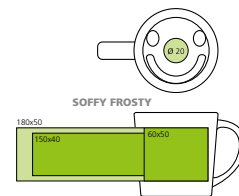

95381 • GB SOFFY

Paper gift box. Sold exclusively with our mugs.

⊘ 9,5x9x9,5 cm

SR - 30x60 mm

61