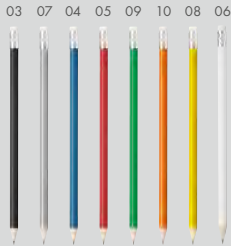

313-328

60

13907 • FREJA

Pencil with eraser, sharpened.

∅ 0,7x19 cm
 PD - 50x5 mm

06

01147 • TRAVIS

Plastic ruler 15 cm (6") with sliding brain teaser.