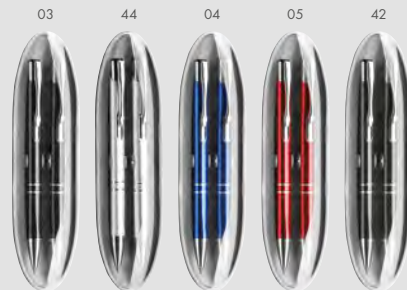

12596 • OLEG SET

Set of metal ball pen and mechanical pencil in plastic box, blue refill.

∅ box 17,4x2,2x4,6 cm

LS - 55x6 mm