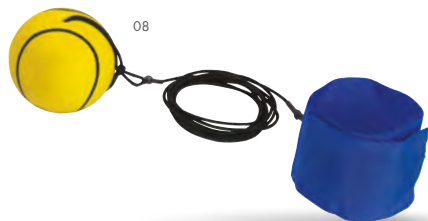

01009 • BALL

Plastic boomerang ball with textile bracelet.

∅ 6 cm
DP - 60x40 mm