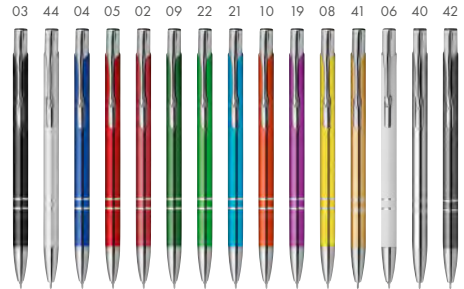

∅ 1x13,8 cm
 LS - 50x6 mm

12511 • OLEG DOTS

Metal ball pen with blue refill.

∅ 1x13,8 cm
 LS - 55x6 mm

12514 • OLEG DOMING

Metal ball pen with blue refill. Suitable for 3D label.

∅ 1x13,8 cm

DM - 39x5 mm