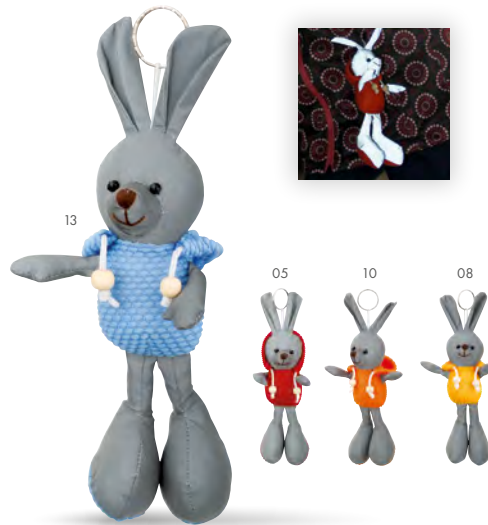

27716 • MATTY

Textile reflective key ring. This is a promotional product.

☒ 22,5 cm

✂ DP - 50x50 mm

POSSIBILITY OF PRINTING ON PAPER CARD
IN HEART SHAPE.