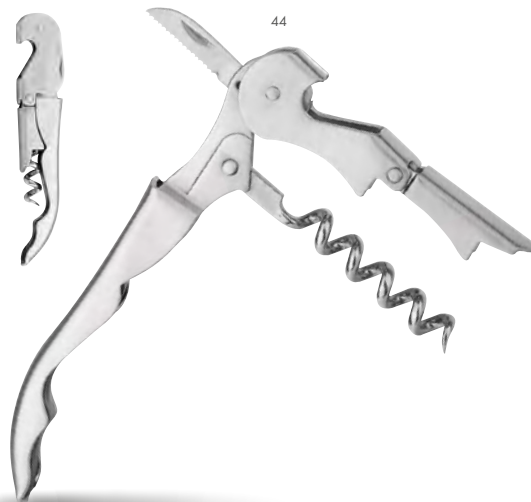

Wooden bottle opener.

☞ 15x1,7x4 cm

✂ LS - 60x15 mm

22041 • BOTLER

Multifunctional opener made of stainless steel, metal and plastic.

☞ closed 13,6x4x2 cm

✂ LS - 40x8 mm

22027 • DRUPY