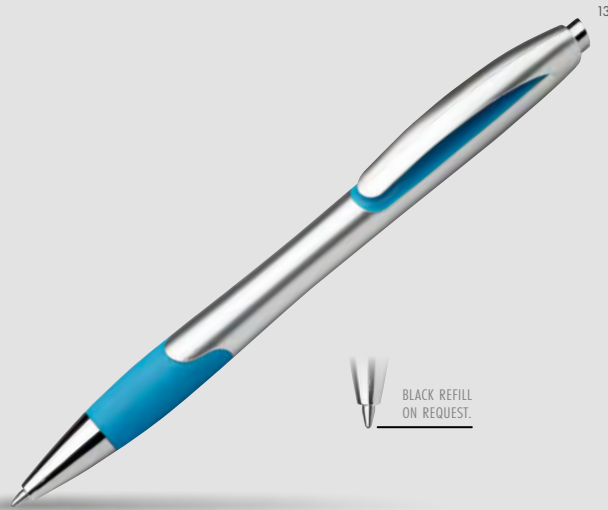

∅ 1,3x14 cm

PD - 50x7 mm

13 04 05 09

12497 • KATHERINE

Plastic ball pen with blue refill.

∅ 1x13,9 cm

PD - 50x5 mm

12579 • MILEY SILVER