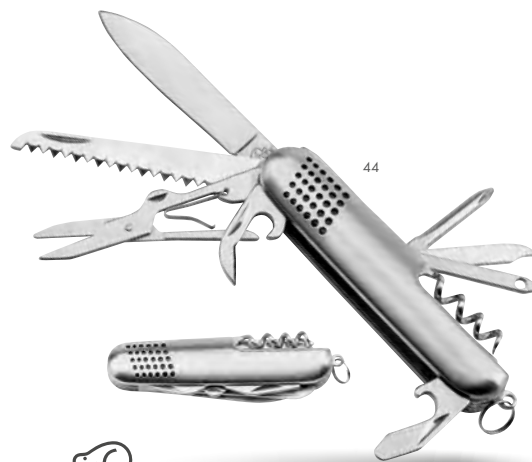

82444 • SILVESTER

Pocket knife with 9 functions, made of stainless steel.
Suitable pouch MAN II 72159-03.

closed 8,8x1,3x2,5 cm
LS - 50x9 mm