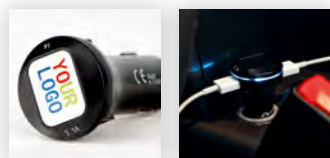

45250 • TUKABEL

USB car adapter from plastic with 2 outputs 5V/1A and 5V/2.1A and input voltage 12–24V. Suitable for charging mobile phones and GPS devices. Suitable for 3D label.

▮ ø 3,5x7,2 cm
⚡ DM - 24x19 mm