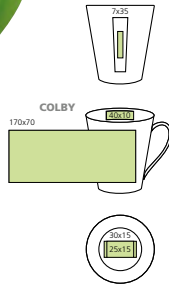

22

06

95385 • GB COLBY

Paper gift box. Sold exclusively with our mugs.

☒ 10,2x11,2x10,2 cm

✂ SR - 35x80 mm

04374 • COLBY

Ceramic mug, volume 350 ml.

☒ ø 9x10,4 cm

✂ FI - 70x70 mm

13

04377 • CHALKIE

Ceramic mug, can be marked with chalk, volume 330 ml, including chalk.

☒ ø 8,1x9,6 cm

✂ SRC - 60x50 mm