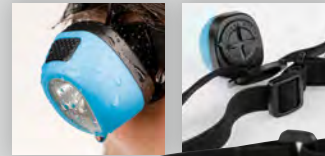

03

21040 • MIZAR

Plastic headlamp with elastic strap, 8 LEDs and flasher function. Batteries AAA (3x) are not included.

☒ 7x4,6x3,7 cm
⚡ PD - 20x5 mm

44

21038 • STANY

Plastic headlamp with elastic straps, 8 white and 2 red LEDs, flasher function. Batteries AAA (3x) not included.

☒ 8x4x6 cm
⚡ PD - 25x10 mm

BEAVER

03

21041 • BEAMER

Plastic headlamp with elastic strap, 1 white bulb (1 W), 2 red LEDs with flasher function. Cell lithium batteries (2x) are included.

☒ 3,3x3,5x2,8 cm
⚡ PD - 10x5 mm

13

22

21133 • HADIR

Plastic waterproof headlamp with elastic band, LED and red LED. Cell batteries (2x) are included.

☒ 3,1x3,6x2,8 cm
⚡ PD - 7x15 mm