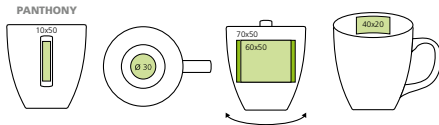

04403 • PANTHONY MAT

Porcelain mug with hydroglaze, suitable for sandblasting, volume 460 ml.

∅ 9,5x10 cm
Fl - 60x50 mm