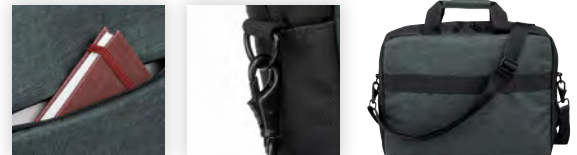

SWISSBAGS +

57

NEW

72502 • VINCENZO

Polyester bag for a laptop up to 15.6" with inside padding and shoulder strap, 600D. 1 main and 5 additional pockets.

▮ 38x30x7,5 cm
↗ TR - 230x90 mm