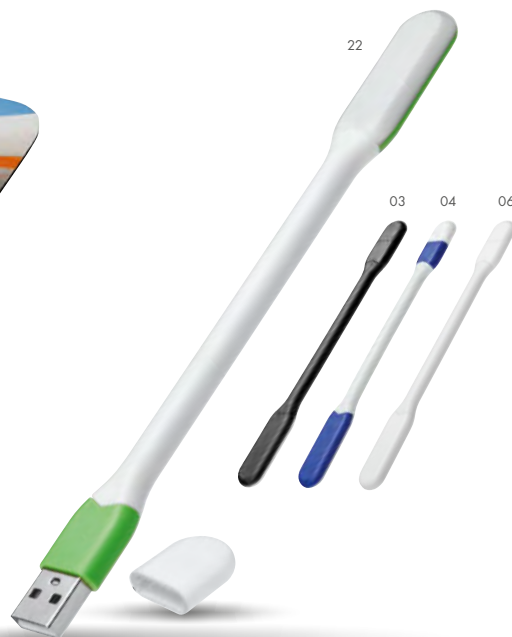

± 11,9x3x2,2 cm

PD - 55x12 mm

45290 • MICKEY

Mouse pad with rubberised bottom layer, the top layer is from microfiber.

± 19,2x23x0,3 cm

SB - 234x195 mm

45314 • LUMEN

Flexible torch from silicone with 4 LEDs and touch switch and USB connector.