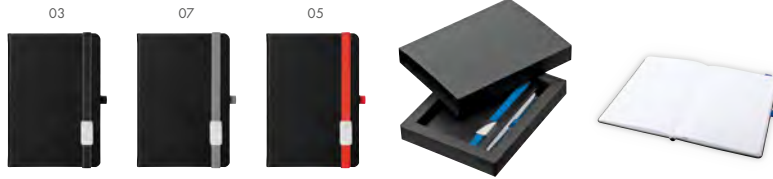

NOTEPADS ARE DELIVERED IN GIFT BOXES WHICH CAN BE PRINTED.

53391 • LANYBOOK

Luxurious notepad, 192 lined pages, format A5. Parts of lanybook: Elastic band (Lanyband) with small metal button (Lanybutton) for closing, loop for writing accessories, inserted pocket and calendar.

▮ 14x20,5 cm
✂ LS - 17x35 mm