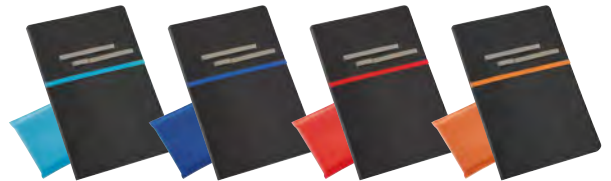

93713 • ROOTS

Notebook with elastic band, 192 plain pages, format A5.
Supplied in a nonwoven cloth package.

± 14x21 cm
SR - 100x50 mm