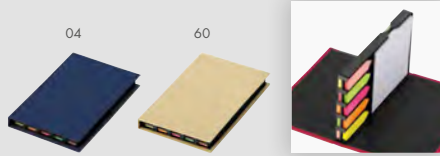

☒ 9x14,3x1,3 cm

✂ SR - 65x90 mm

DIGITAL PRINT

05

04

60

93793 • HEDVIKA

Sticky notes block (40 notes/colour) and colour sticky notes (40 notes/colour) in paper cover.