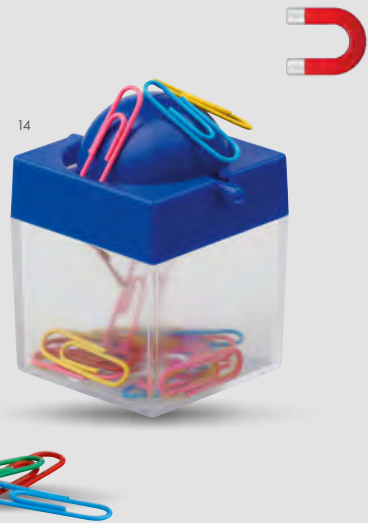

☒ 11,5x3,2x9,5 cm

✂ PD - 50x35 mm

53393 • SMALLS

Office set in plastic box. Includes stapler, stapler remover, staples and sticky tape.

▮ 9,3x6x2 cm
 ⚡ SR - 60x40 mm

63432 • RULER

Plastic ruler 30 cm.

▮ 30,5x3,2x0,3 cm
 ⚡ UV - 300x10 mm

63442 • CLIPBOX

Plastic box for office clips, rotating ball with magnet for pulling out the clips. Coloured clip.

▮ 4,7x7x4,7 cm
 ⚡ PD - 30x30 mm

53417 • CALLEN

Plastic ruler 15 cm.

▮ 16,1x4,2x0,2 cm
 ⚡ UV - 150x20 mm