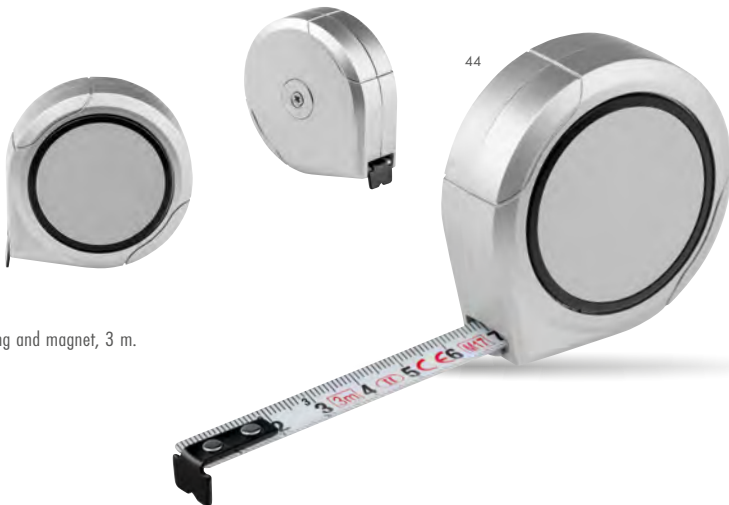

⊕ 6,9x5,5x3,7 cm
➤ DM - 36x28 mm

82052 • GULIVER

Tape measure from plastic and metal with stopping and belt clip, 5 m.
This is a promotional product.

⊕ 7,5x7x4 cm
➤ DM - 40x37 mm

82058 • TRIEM

Tape measure from plastic and metal with touch stopping and magnet, 3 m. This is a promotional product.