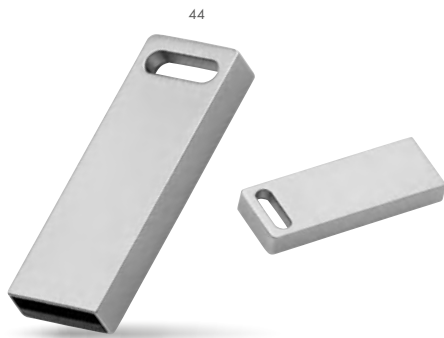

USB FLASH 52

- 45337 – 4 GB
- 45338 – 8 GB
- 45339 – 16 GB
- 45340 – 32 GB

Metal USB stick. Supporting interface 2.0.

± 3,5x0,5x1,2 cm
↗ LS - 25x9 mm