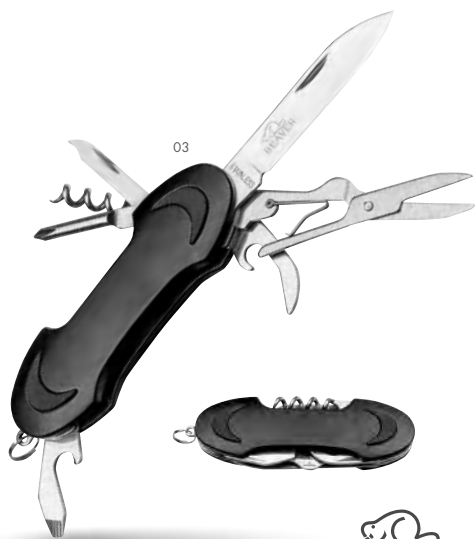

82477 • SHARP

Pocket knife with 7 functions, made of stainless steel, metal and rubber.
Suitable pouch MAN II 72159-03.

closed 9,6x1,6x3 cm
LS - 50x10 mm