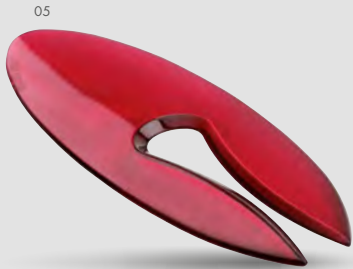

05

04

63441 • LETTER

Plastic letter opener.

☰ 13,4x0,4x3,9 cm

✂ PD - 45x15 mm