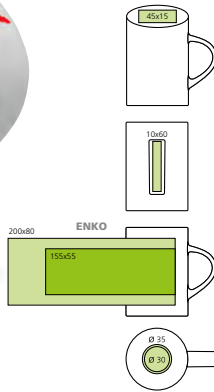

06

04396 • ENKO

Ceramic mug, volume 330 ml.

$\varnothing$ 7,4x10,6 cm

SR - 70x80 mm

SUITABLE FOR ENKO AND NELS

06

95409 • GB ENKO

Paper gift box. Sold exclusively with our mugs.

$\varnothing$ 9,2x11,3x9,3 cm

SR - 35x80 mm

44

04371

44

06

06

04369

SUBLIM

200x85

SUITABLE FOR WRING AND SUBLIM

06

95386 • GB WRING

Paper gift box. Sold exclusively with our mugs.

$\varnothing$ 11x10x11 cm

SR - 40x70 mm