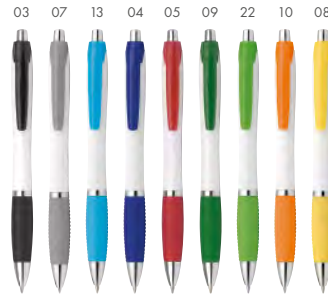

12653 • DARBY

Plastic ball pen with rubber grip and blue refill.

∅ 1,2x14,2 cm

PD - 50x7 mm