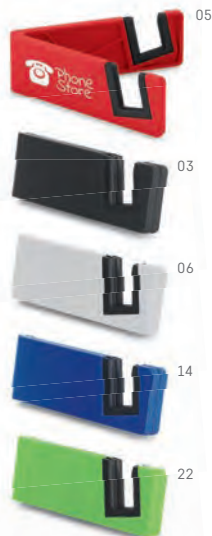

93358

Keyring. ABS. With touch tip and screen cleaner.

▮ 19 x 55 x 9 mm
↗ PD - 8 x 15 mm

03

93355

Keyring. With phone holder and screen cleaner.

▮ 20 x 48 x 13 mm
↗ PD - 25 x 10 mm

05

97320

Touch tip. ABS.

▮ 27 x 62 x 2 mm
↗ PD - 25 x 11 mm

97367

Phone holder. ABS and TPR.

▮ Closed: 89 x 30 x 9 mm
↗ SR - 45 x 25 mm

22

97307

Touch tip. With LCD screen cleaner.

▮ 62 x 30 x 12 mm
↗ PD - 35 x 12 mm