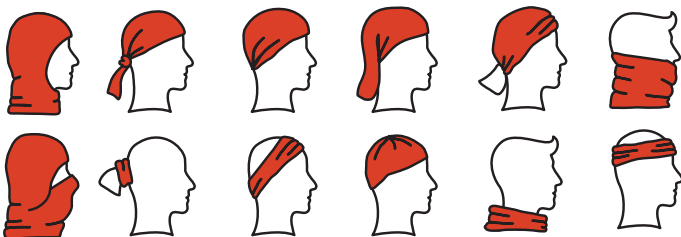

99021

Multifunction bandana. Microfiber: 130 g/m².

± 250 x 470 mm
/ TR - 150 x 150 mm