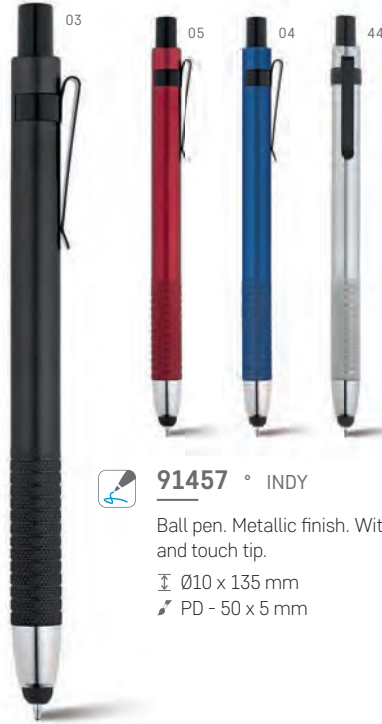

## 81159 ° SANS BK

Ball pen. With metal clip, rubber finish grip and touch tip.

∅ 11 x 135 mm  
 PD - 45 x 6 mm

**91699** ° ESLA

Ball pen. Metallic finish. With metal clip and touch tip.

∅ 10 x 145 mm

PD - 52 x 30,3 mm