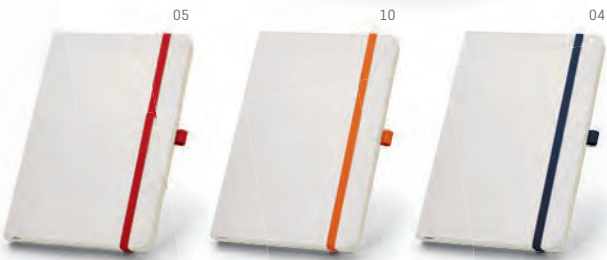

05

10

04

A5

93733

Notebook. Hard cover. With pen holder and 80 ivory plain sheets.

▮ 137 x 210 mm

✂ SR - 100 x 180 mm