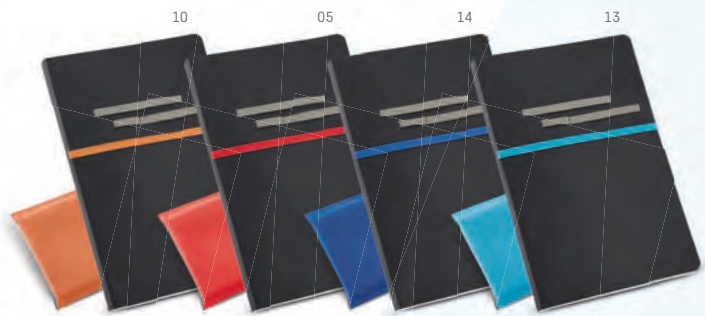

93713 • ROOTS hidea™ design

- A5 Notepad. Imitation leather. With 96 plain sheets. Supplied in non-woven pouch. Ball pen not included.
- $\boxtimes$ 140 x 210 mm | Pouch: 185 x 240 mm
- HS - 80 x 30 mm