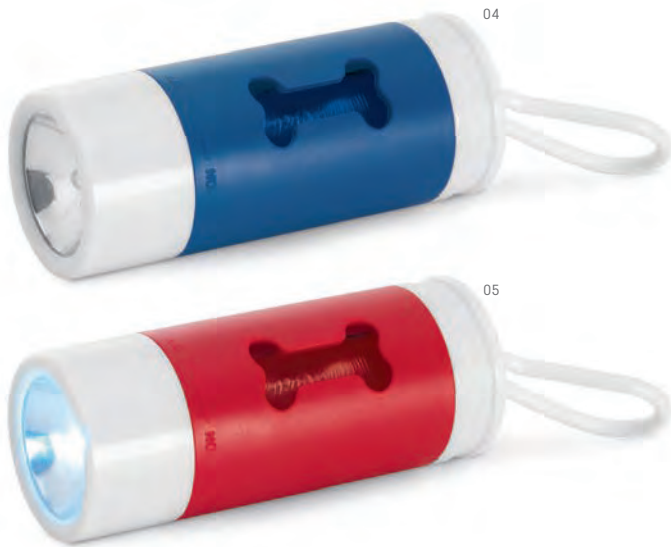

LED

94751

Bag dispenser. ABS. With LED, carabiner clip and 10 plastic bags. Includes 3 LR1130 batteries.

Dispenser: Ø40 x 100 mm | Bags: 265 x 310 mm
PD - 50 x 8 mm