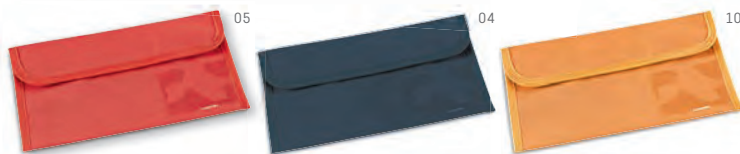

97388

Digital scale for luggage. ABS. Ideal for suitcases.
Maximum Weight: 40 kg. Includes 1 CR2032 battery.

- ☒ 37 x 100 x 27 mm
- ☒ PD - 15 x 10 mm

92132

Travel document bag. 600D. 2 inner pockets.
Identification window.

- ☒ 275 x 140 mm
- ☒ TR - 120 x 50 mm