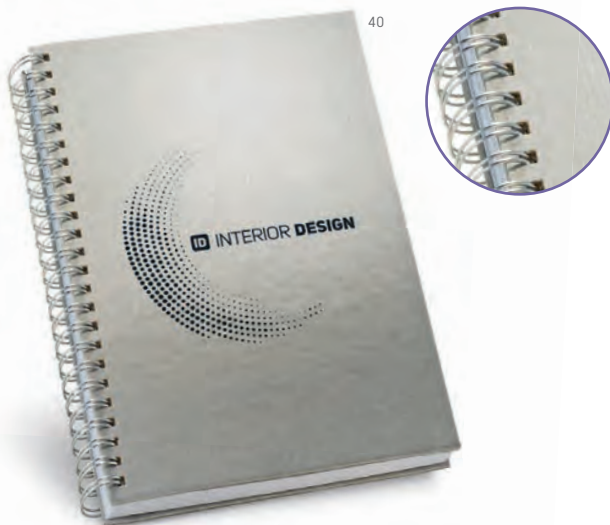

10

11

06

pocket

**93732**

Notepad. Imitation leather. Hardcover. With 80 lined sheets.

90 x 140 mm

TR - 55 x 90 mm

**A5 93498**

-  Notepad. Semi-rigid PP. With 70 lined sheets. Includes ball pen.
-  150 x 210 mm
-  SR - 90 x 150 mm

**B6 93496**

-  Notepad. Semi-rigid PP. With 70 plain sheets.
-  120 x 180 mm
-  SR - 80 x 130 mm