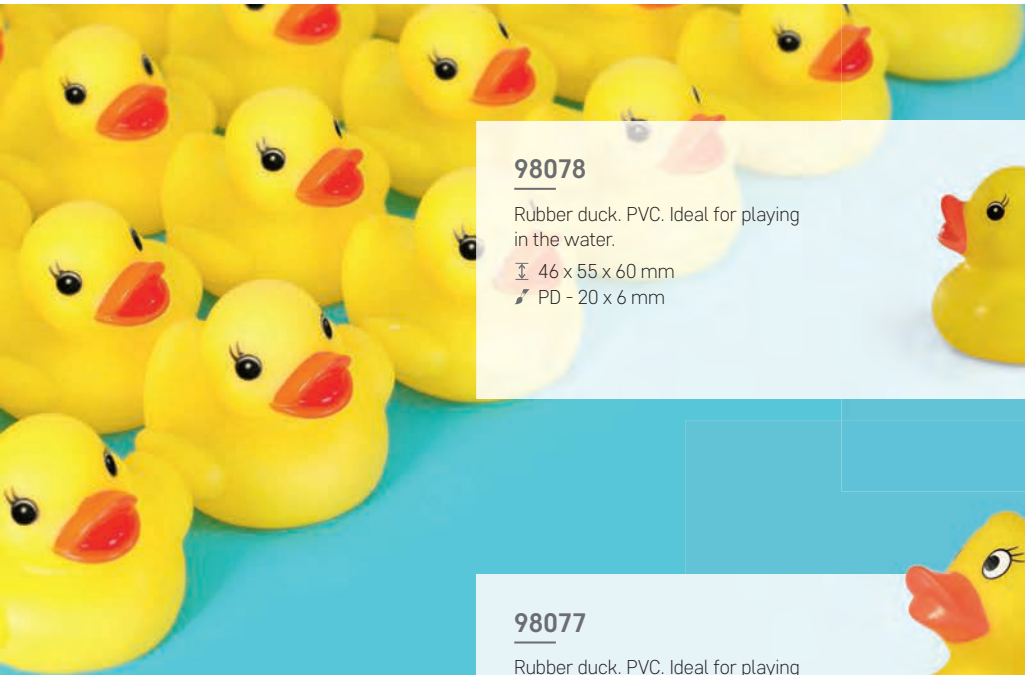

### 98078

Rubber duck. PVC. Ideal for playing in the water.

∅ 46 x 55 x 60 mm  
 / PD - 20 x 6 mm