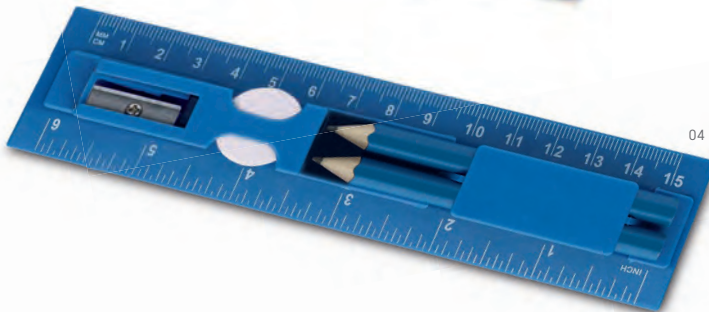

### 93575

School geometry set. PP box with 3 pieces:  
1 compass, 1 mechanical pencil and 10 mines 0.5.

▮ 128 x 42 x 20 mm

✂ PD - 50 x 10 mm

08

04