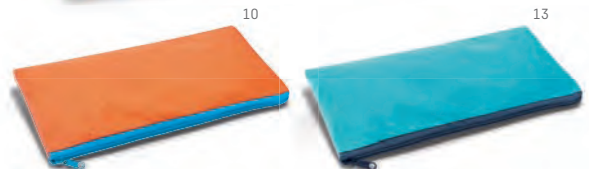

93619

Pencil case. Non-woven: 100 g/m².
210 x 110 mm
TR - 150 x 60 mm