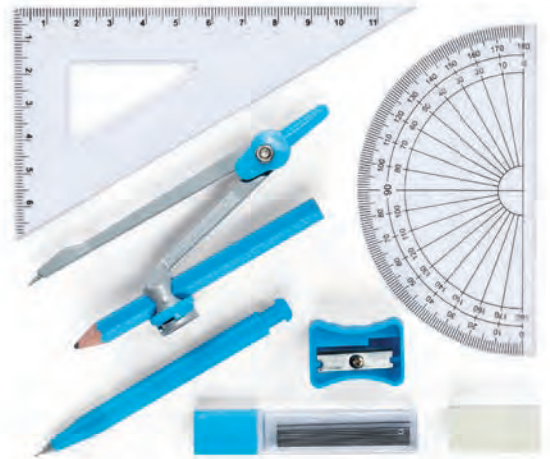

93574

School geometry set. PP box with 9 pieces:
1 compass, 1 rubber, 1 sharpener, 1 pencil,
1 mechanical pencil, 10 mines 0.5, 1 ruler,
1 set square and 1 protractor.

▮ 165 x 68 x 25 mm

▮ SR - 100 x 40 mm