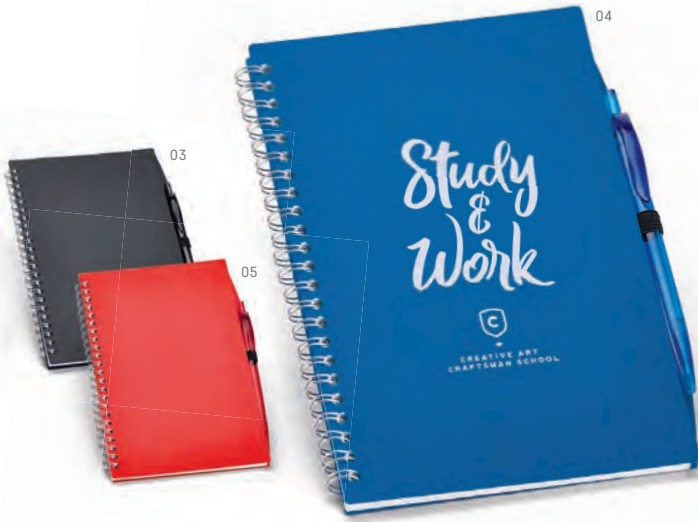

10

11

06

pocket

**93732**

Notepad. Imitation leather. Hardcover. With 80 lined sheets.

90 x 140 mm

TR - 55 x 90 mm

**A5 93498**

-  Notepad. Semi-rigid PP. With 70 lined sheets. Includes ball pen.
-  150 x 210 mm
-  SR - 90 x 150 mm

**B6 93496**

-  Notepad. Semi-rigid PP. With 70 plain sheets.
-  120 x 180 mm
-  SR - 80 x 130 mm