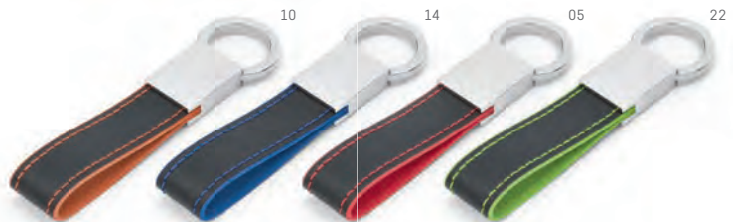

93370

Keyring. Imitation leather and metal. With carabiner clip. Supplied in gift box.

▮ 17 x 80 x 7 mm
⚡ LS - 13 x 20 mm