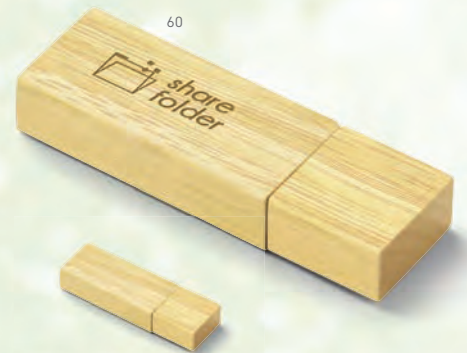

03

**97334**

Ball pen and USB flash drive set. NEO aluminium ball pen with silicone touch tip. ABS flash drive with aluminium clip. Capacity: 4GB. In gift box.  
∓ Ball pen: Ø10 x 138 mm | USB: 55 x 17 x 10 mm |  
Box: 92 x 175 x 22 mm  
✂ LS - 45 x 5 mm

**97535**

USB flash drive. Bamboo. Capacity: 4GB.  
∓ 60 x 19 x 10 mm | Box: 90 x 40 x 22 mm  
✂ SR - 35 x 14 mm

60