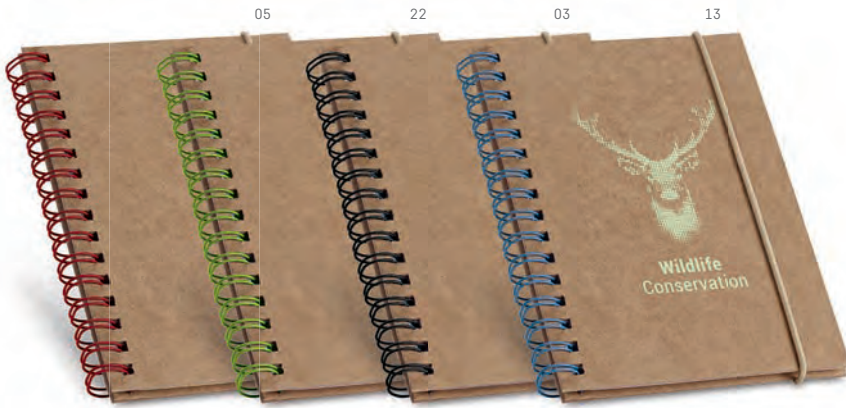

93707

Notepad. Cardboard. Hardcover.
With 60 recycled lined sheets.

100 x 140 mm

SR - 50 x 120 mm