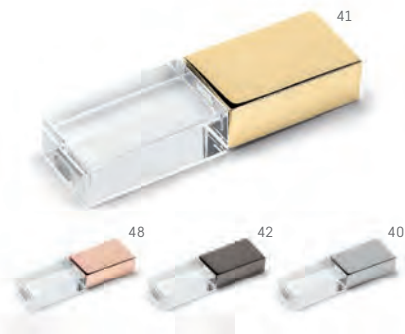

**MOQ:**  
100 pieces per model/colour,  
except for reference X7007

**97595**

UDP flash drive.  
 60 x 18 x 10 mm

**97504**

Mini UDP flash drive.  
 39 x 15 x 7 mm

**97421**

UDP flash drive.  
 40 x 20 x 8 mm