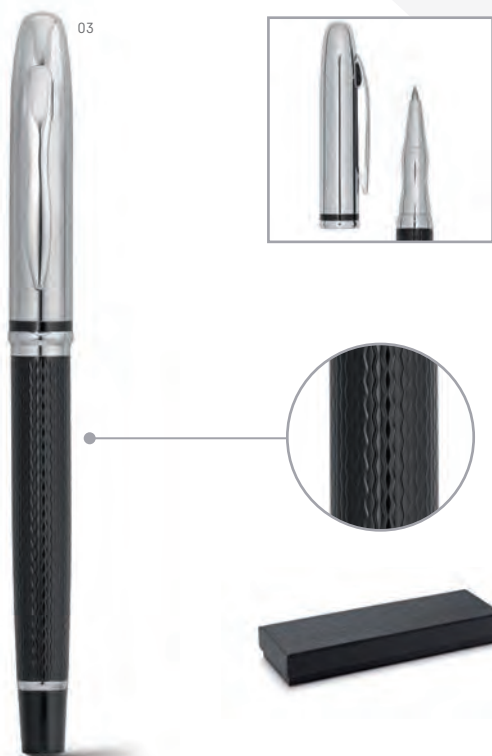

81145 ° DURBAN

Roller pen. Metal. Supplied in padded gift case.

∓ Ø12 x 138 mm | Case: 175 x 55 x 25 mm

↗ LS - 30 x 5 mm

91348 ° MONTREAL

Ball pen. Metal. Supplied in padded gift case.

∓ Ø11 x 138 mm | Case: 170 x 50 x 28 mm

↗ LS - 40 x 5 mm

91841 ° IKAROS

Ball pen. Metal. Supplied in padded gift case.

∓ Ø11 x 136 mm | Case: 175 x 55 x 25 mm

↗ LS - 40 x 5 mm