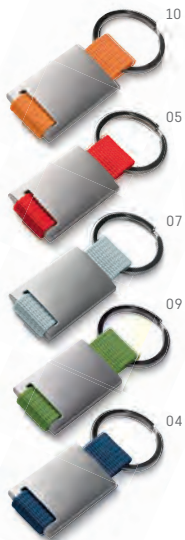

93077

Keyring. Metal and webbing. Supplied in gift box.

☰ 28 x 60 x 6 mm

↙ LS - 18 x 25 mm