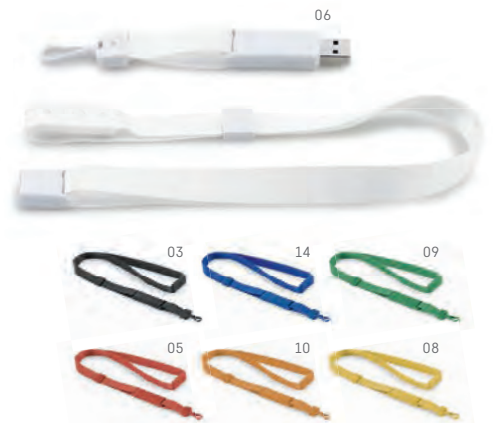

☞ 80 x 51 x 25 mm

**X7007**

USB flash drive. PVC. Any special model available starting at 250 pcs.

**97580**

USB flash drive. Any Pantone® colour starting at 500 pcs.  
 34 x 52 x 7 mm

**97664**

USB flash drive bracelet. Any Pantone® colour starting at 250 pcs.  
 219 x 20 x 9 mm