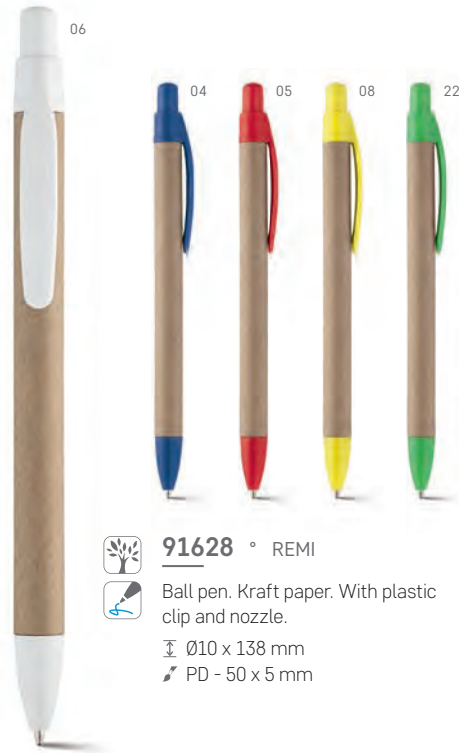

91628 ° REMI

Ball pen. Kraft paper. With plastic clip and nozzle.

∅ 10 x 138 mm

PD - 50 x 5 mm