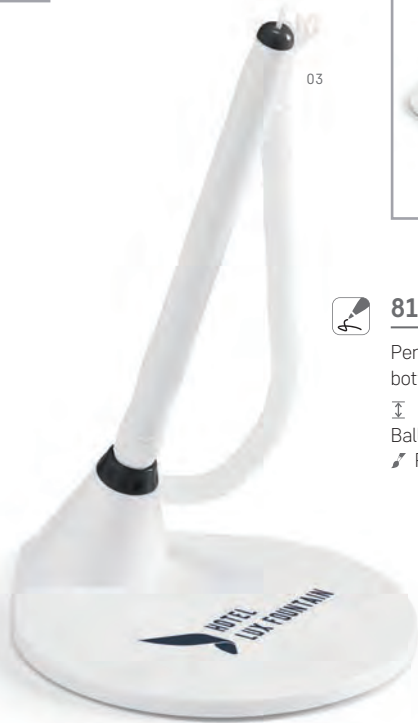

**91498** ° MARS  
Ball pen.  
∓ Ø10 x 140 mm  
♣ SRC - 60 x 15 mm

**81160** ° SLIM BK  
Ball pen. Rubber finish grip.  
∓ Ø10 x 145 mm  
▸ PD - 40 x 5 mm

**91247** ° SLIM  
Ball pen. Rubber finish grip.  
∓ Ø10 x 145 mm  
▸ PD - 40 x 5 mm

**91635** ° AERO  
Ball pen. With rubber finish grip.  
∓ Ø10 x 140 mm  
▸ SRC - 45 x 12 mm

**81150** ° SLOPE

Pen with holder. ABS. Sticker on the bottom, to secure the item.

± 90 x 140 x 102 mm |  
Ball pen: Ø9 x 139 mm  
PD - 50 x 20 mm