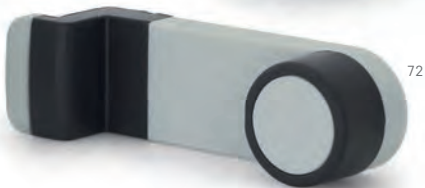

97338

Car phone holder. ABS.

∅ 50 x 97 x 28 mm
PD - 015 mm