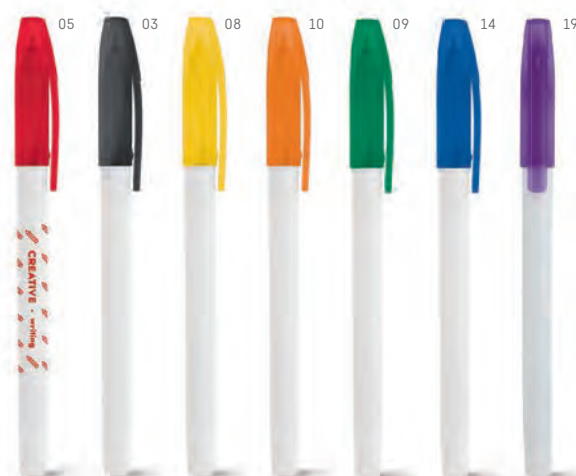

51110 ° JADE
Ball pen. PP.
∅ 10 x 142 mm
SRC - 50 x 24 mm

360°