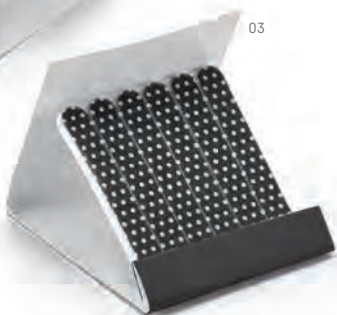

94856

Set of 6 nail files. Supplied in cardboard box.

∓ 55 x 61 x 6 mm
/ SR - 40 x 40 mm