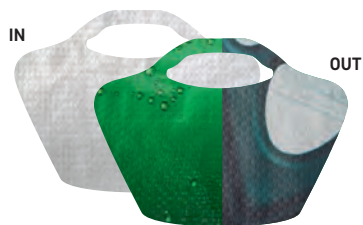

LAMINATED RECYCLED PET
Available in 140 gsm.
With matt or shiny lamination.