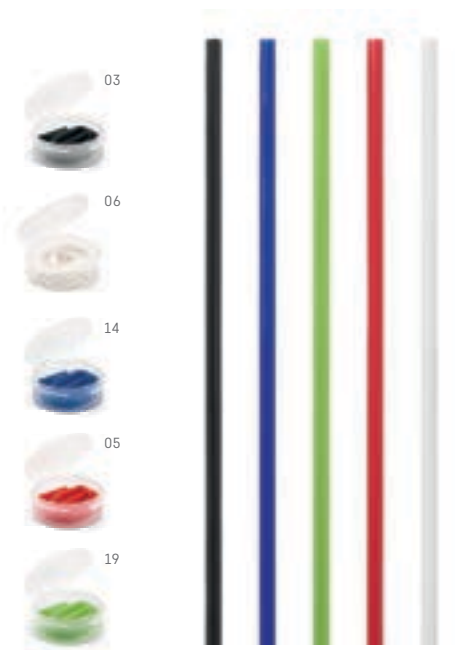

DRINKY • 94091

100% silicone reusable straw. This straw is supplied in a translucent white PP case with matte finish allowing it to be carried.

☿ Straw: Ø7 x 250 mm | Case: Ø55 x 20 mm

♣ SCR - Ø35 mm