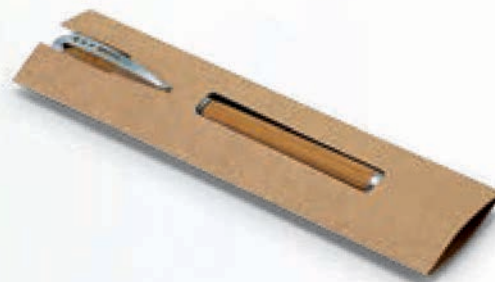

LAKE • 91339

Bamboo ball pen with metal clip. This ball pen is supplied with a cardboard pouch.

∅ 11 x 137 mm | Pouch: 155 x 40 mm

➤ PDP - 7 x 40 mm

60

BACH • 91335

Bamboo ball pen with metal clip and non-slip grip. Supplied with cardboard pouch.

∅ 12 x 140 mm | Pouch: 155 x 40 mm

➤ PDP - 7 x 50 mm