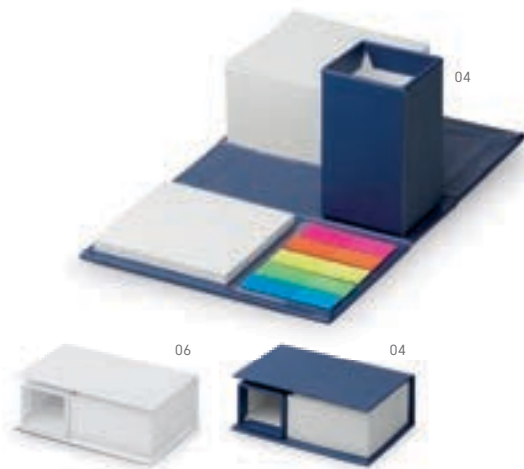

05

04

05

A5

GIFFER • 53428

Set with A5 notepad with 120 lined pages, sticky notes (25 per colour), plastic ruler, wooden ruler, ball pen, two graphite pencils, wood sharpener and eraser.

152 x 210 x 25 mm

SCR - 120 x 180 mm