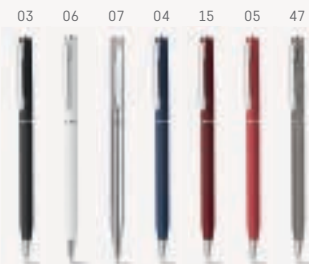

LESLEY METALLIC • 81185

Ball pen with metal clip.
 ∅ 7 x 129 mm
 PDP - 5 x 45 mm

PETTYS • 12531

Inox Stainless steel ball pen.
 ∅ 8 x 131 mm
 LSR - 50 x 5 mm

EDGE • 81126

Aluminum ball pen.
 ∅ 10 x 147 mm
 PDP - 7 x 50 mm