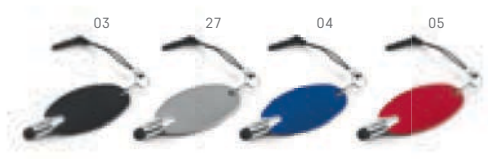

⊥ Ø25 x 45 mm

↗ PDP - 12 x 3 mm

HOOKE • 97367

Mobile phone holder in ABS and TPR.
 Closed: 89 x 30 x 9 mm
 SCR - 45 x 25 mm

UREY • 97307

Touch tip with LCD screen cleaner.
 62 x 30 x 12 mm
 PDP - 35 x 12 mm