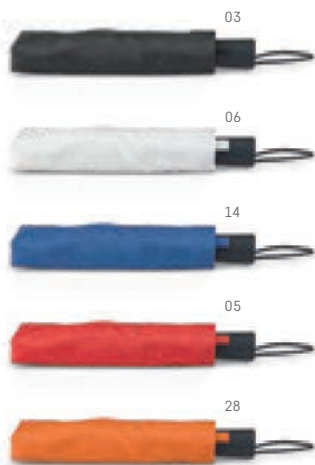

TR

TOMAS • 99139

190T polyester foldable umbrella. This 3-section foldable umbrella has automatic opening and is supplied in a pouch.

☒ Ø980 mm | 295 mm | Pouch: Ø45 x 245 mm
☞ TRS - 200 x 120 mm