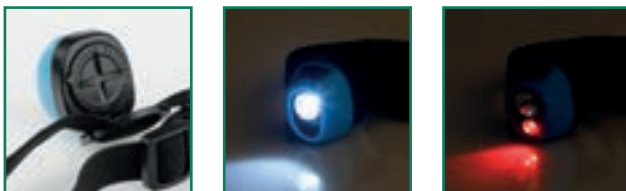

LED HADIR • 21133

Water resistant headlamp with LED and red LED. Includes 2 batteries.

⊥ 31 x 36 x 28 mm
↗ PDP - 7 x 15 mm