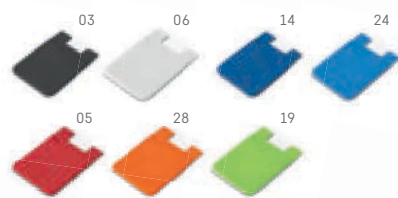

SHELLEY • 93320

Silicone smartphone card holder with sticker on the back.
57 x 87 x 3 mm
SCR - 30 x 40 mm