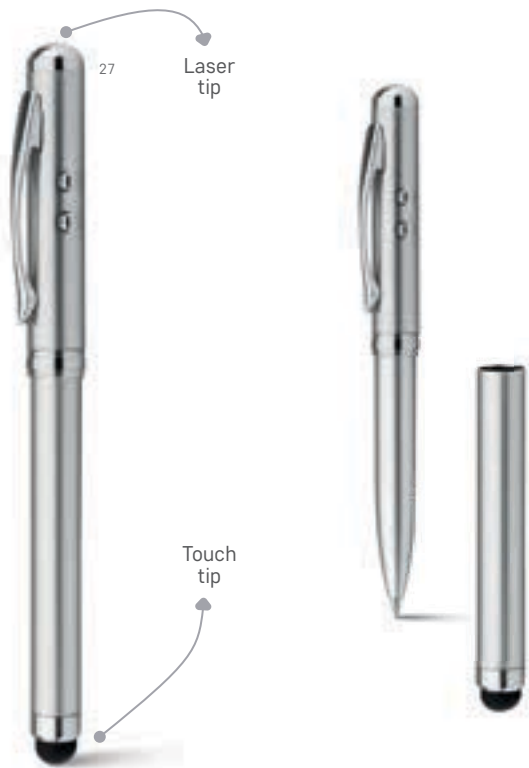

HALEY • 91899

Aluminum roller and ball pen set. Supplied in a padded gift case.
 ∅ 11 x 138 mm | Case: 175 x 55 x 25 mm
 LSR - 5 x 35 mm

DOUBLETTE • 91844

Metal ball pen and roller set. Both products have touch tips. The set is supplied in a padded gift box.
 ∅ 10 x 133 mm | Case: 175 x 55 x 25 mm
 PDP - 6 x 35 mm