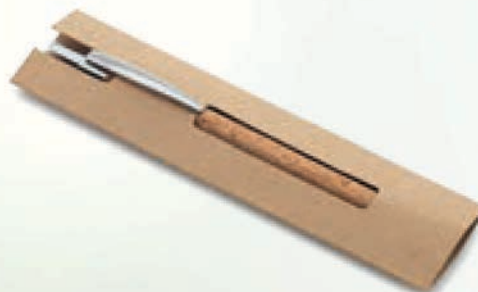

LAKE • 91339

Bamboo ball pen with metal clip. This ball pen is supplied with a cardboard pouch.

∅ 11 x 137 mm | Pouch: 155 x 40 mm

➤ PDP - 7 x 40 mm

60

BACH • 91335

Bamboo ball pen with metal clip and non-slip grip. Supplied with cardboard pouch.

∅ 12 x 140 mm | Pouch: 155 x 40 mm

➤ PDP - 7 x 50 mm

03

NATURA • 91647

Cork and aluminum ball pen. Supplied with cardboard gift pouch.

∅ 9 x 139 mm | Pouch: 155 x 40 mm

➤ SCR - 10 x 100 mm

60