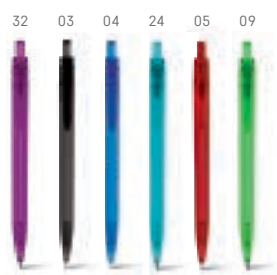

CARIBE • 91256

ABS ball pen and non-slip grip.
 ∅ 10 x 138 mm
 PDP - 7 x 45 mm

AERO • 91635

Ball pen with non-slip grip.
 ∅10 x 140 mm
 PDP - 12 x 45 mm

MARS CRYSTAL • 91499

Translucent ballpoint pen with clip.
 ∅10 x 140 mm
 PDP - 6 x 40 mm