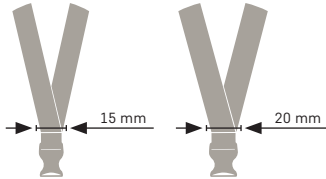

SUBLIMATION

- DIMENSIONS

Thin (15 x 470 mm)
Large (20 x 470 mm)

- COLOR

Sublimation printing
available in CMYK