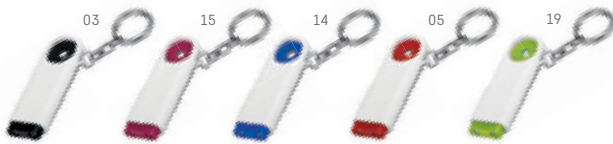

LED LERGAN • 93141

Aluminum keyring with 3 LED lights. This customisable keyring includes 4 LR44 batteries.
∅ 17 x 62 mm
PDP - 7 x 25 mm

KY

LED TOKEN • 94748

Keyring with 2 LEDs and plastic coin. Includes 2 CR1220 batteries.
70 x 10 x 25 mm
PDP - 35 x 15 mm

LED GLOAMIN • 21125

Lamp shaped keyring with LED light inside. This customizable keyring includes 4 batteries.
∅ 29 x 51 mm
PDP - 15 x 5 mm