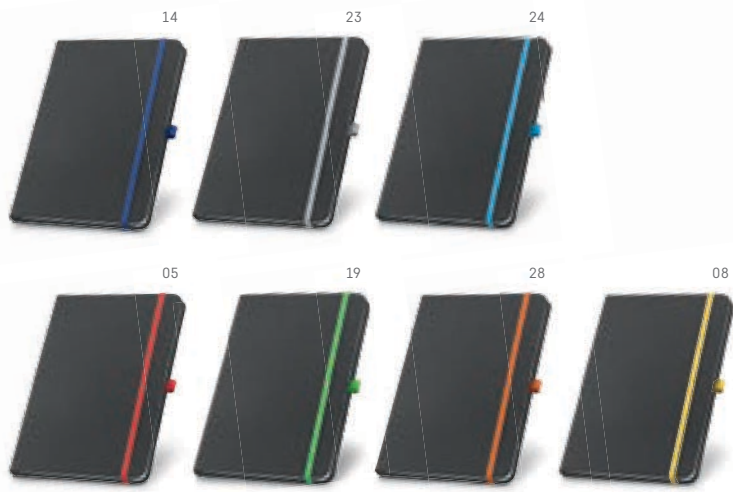

A5 notepad with 160 plain pages with imitation leather. Hard cover.
 140 x 210 mm
 SCR - 80 x 150 mm

08

Lined sheets

B6 BRISA • 53414

Notepad with 160 lined pages supplied with bookmark.
 130 x 170 mm
 HTS - 50 x 30 mm

24

Lined sheets

pocket BECKETT • 93732

Pocket size notepad with 160 lined pages and imitation leather hard cover.
 90 x 140 mm
 SCR - 50 x 80 mm

19

Plain sheets

pocket MEYER • 93425

Pocket size notepad with 160 plain sheets and hard cover imitation leather.
 90 x 140 mm
 SCR - 50 x 100 mm

A5
CORBIN • 93717
📄 A5 notepad in imitation leather with hard cover and 160 lined pages and pen holder (pen not included).
✂ 140 x 210 mm
✂ SCR - 100 x 180 mm

GARDEN • 93708

- B6 spiral notepad with 120 lined recycled pages and hard cardboard cover with pen holder (pen not included).
- 140 x 180 mm
- SCR - 50 x 80 mm