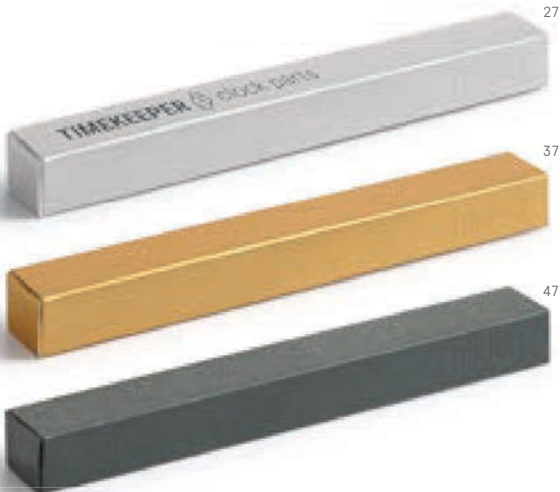

CORSO • 91951

Metal case for 1 ball pen.

▮ 178 x 59 x 21 mm
✂ PDP - 50 x 20 mm

LELLO • 91973

Cardboard pouch for 1 ball pen.
Supplied disassembled.

▮ 150 x 15 x 19 mm
✂ PDP - 60 x 10 mm