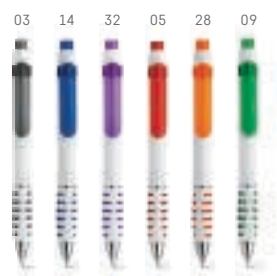

 **THICK • 12310**
 Non-slip UV metallized ball pen with metal clip.
 ∅ 14 x 137 mm
 PDP - 40 x 8 mm

 **AISHA • 13925**
 Ball pen with clip.
 ∅ 12 x 140 mm
 PDP - 20 x 4 mm

 **ZELDA • 12581**
 Non-slip ball pen with clip.
 ∅ 12 x 145 mm
 PDP - 35 x 3 mm