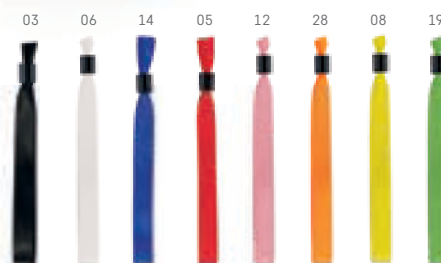

TRUDY • 93398

Aluminum keyring with whistle.

∅ 07 x 45 mm
 ↗ LSR - 6 x 28 mm

CLAPPY • 98073

Useful and fun hand clapper.

∅ 85 x 185 x 19 mm
 ↗ PDP - 25 x 25 mm

SECCUR • 94970

Satin invariable bracelet with security lock.