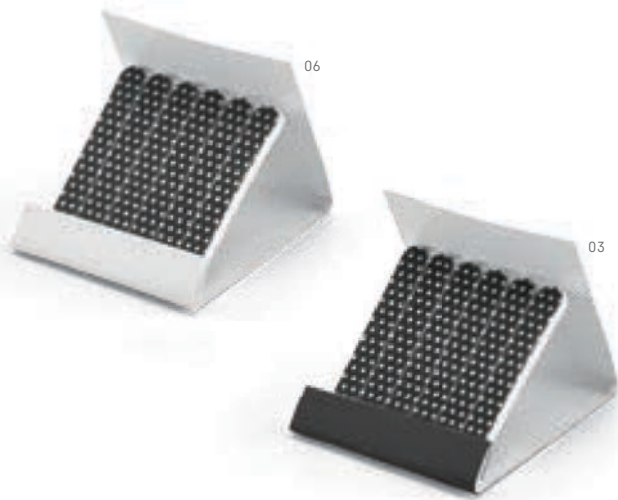

☒ Box: 160 x 90 x 25 mm

☒ DGL - 90 x 50 mm

PE

JENETTE • 92198

Six-piece stainless steel manicure set, supplied in imitation leather pouch.

☒ 78 x 120 mm

☒ PDP - 30 x 35 mm

37