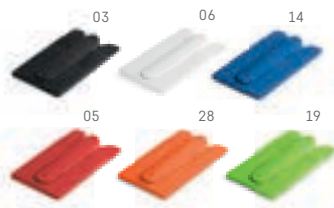

CARVER • 93321

Silicone smartphone card holder with sticker on the back and smartphone holder.
57 x 96 x 5 mm
SCR - 10 x 40 mm