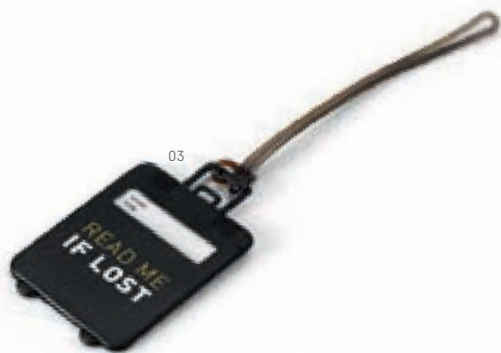

LED LIGHTY • 94750
 Portable ABS and PP lamp with LED and 1.090 mm cord. Includes 3 AAA batteries.
 ∅ 55 x 160 mm
 PDP - 15 x 40 mm

FANNY • 98112

ID tag, ideal for suitcases.
 55 x 74 x 3 mm
 PDP - 30 x 45 mm