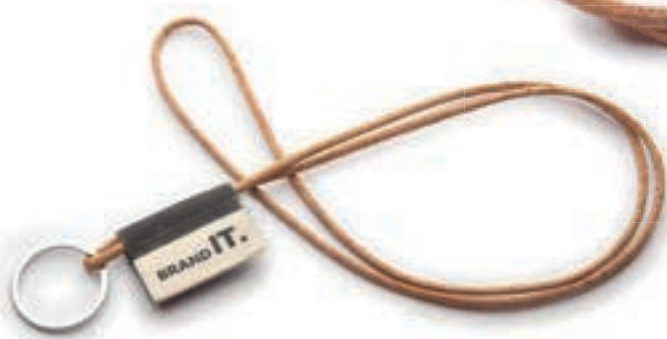

CORK

- DIMENSIONS

Thin (ø3 mm) or Large (ø5 mm)
Short (175 mm) or long (470 mm)

- ACCESSORIES

Elastic

8 standard colours

Pantone® colours available

Labels

Zips

Extras

DELIVERY TIME:
Standard: from 8 business days
Special: from 16 business days

MOQ:
Standard: No minimum order quantity
Special: 200 pieces