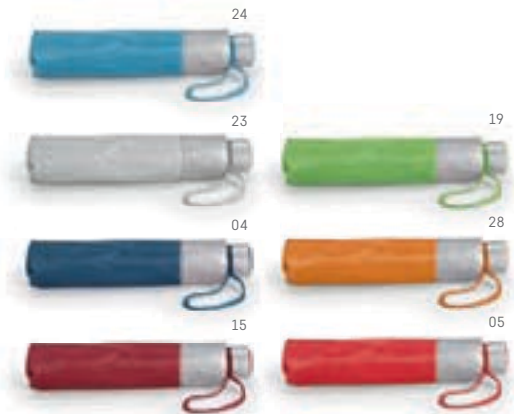

TIGOT • 99135

190T polyester compact umbrella. This product is foldable into 3 sections and is supplied in a pouch.

∅ 960 mm | 240 mm | Pouch: ∅40 x 225 mm

TR - 200 x 120 mm