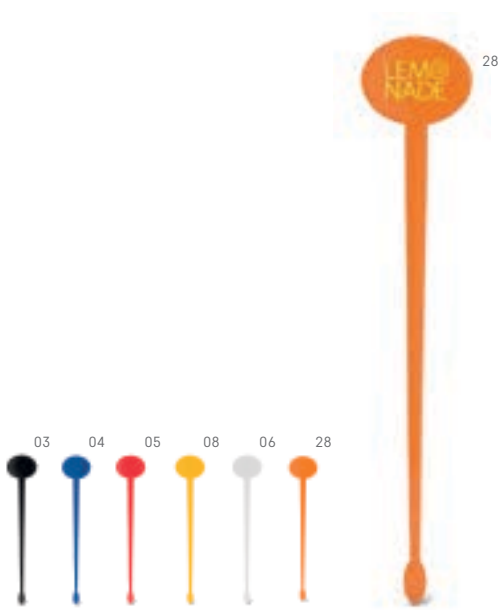

BUCHANIO • 93971

MADE IN EUROPE

PS cocktail stirrer.

☿ 35 x 180 mm

♣ PDP - 15 x 25 mm