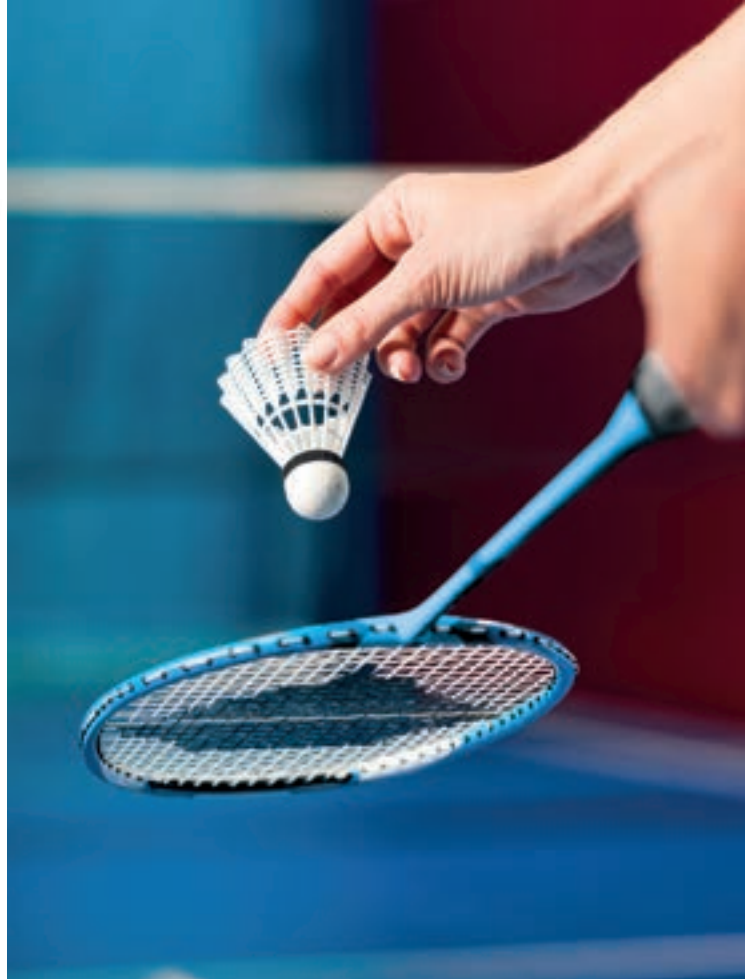

BRADY • 98086

Practical fitness set that includes elastic
and skipping rope. Supplied in 190T bag.

☒ Pouch: 210 x 270 mm
☒ TRS - 150 x 150 mm