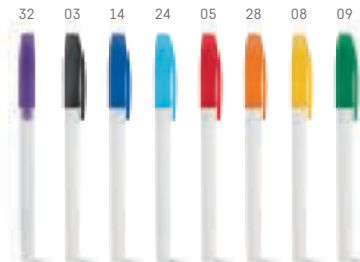

JADE • 51110

PP ball pen.
∅ 10 x 142 mm
PDP - 6 x 50 mm