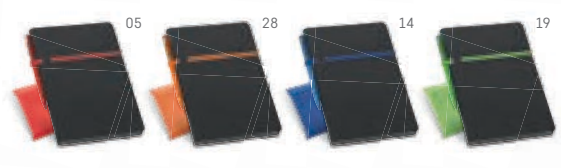

04

A5 **DENIM • 93594**

 A5 notepad with hard cover lined in denim fabric with 192 lined pages. This notepad has no inner pocket and ball pen holder (pen not included).
 140 x 210 mm
 TRS - 90 x 180 mm

11

04

05

13

A5 **HUGO • 93591**

 A5 notepad with rigid polyester lined cover and 190 lined ivory pages.
 137 x 210 mm
 TRS - 90 x 180 mm

KAFKA • 93712

A5 notepad in imitation leather, hard cover and 160 plain pages. This customisable product is provided in a non-woven pouch. Pen not included.
 150 x 210 mm | Pouch: 185 x 240 mm
 SCR - 35 x 160 mm

ROOTS • 93713

A5 notepad in imitation leather with 192 plain pages. This product is supplied in a non-woven bag. Pen not included.
 140 x 210 mm | Pouch: 185 x 240 mm
 SCR - 100 x 120 mm

DUMAS • 93716

A5 notepad in imitation leather with 192 plain pages and pen holder. This product is supplied in a non-woven pouch. WASS ballpen included.
 Notepad: 140 x 210 mm | Ball pen: Ø10 x 138 mm |
 Pouch: 185 x 240 mm
 SCR - 120 x 120 mm