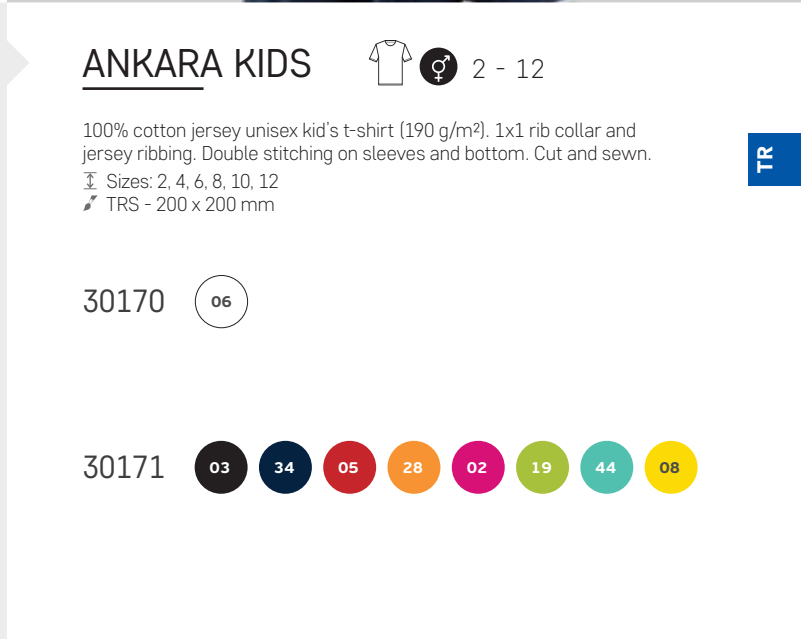

QUITO

2 - 12

100% cotton jersey unisex kid's t-shirt (150 g/m²). 1x1 rib collar and jersey ribbing. Double stitching on sleeves and bottom. Cut and sewn.

☞ Sizes: 2, 4, 6, 8, 10, 12

✂ TRS - 200 x 200 mm

30168

30169

ANKARA KIDS

2 - 12

100% cotton jersey unisex kid's t-shirt (190 g/m²). 1x1 rib collar and jersey ribbing. Double stitching on sleeves and bottom. Cut and sewn.

☞ Sizes: 2, 4, 6, 8, 10, 12

✂ TRS - 200 x 200 mm

30170

30171

ADAM KIDS

2 - 12

100% cotton pique unisex children's polo (195 g/m²). This polo has rib collar and sleeves, rib reinforcement at collar, reinforced placket with 3 coloured buttons, bottom with side openings and extra button at the inner seam. Cut and sewn. Cut and sewn.

☞ Sizes: 2, 4, 6, 8, 10, 12

✂ TRS - 200 x 200 mm

30172

30173

TR