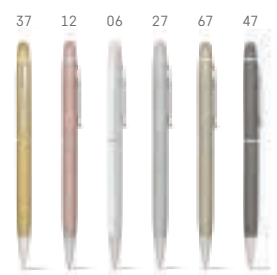

JULIE • 81144

Metal ball pen with touch tip. Supplied in a gift box (disassembled).
∅ 10 x 141 mm | Case: 150 x 15 x 19 mm
LSR - 5 x 35 mm