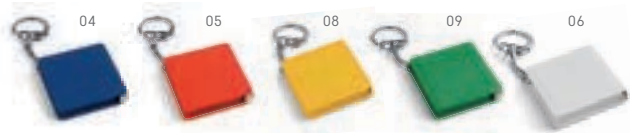

ASHLEY • 94124

Keyring with 1 m measuring tape.
 40 x 40 x 9 mm
 SCR - 25 x 25 mm

HOUSE • 94135

Keyring with 1 m tape measure. This customizable keyring is home shaped.
 45 x 14 x 52 mm
 PDP - 35 x 20 mm