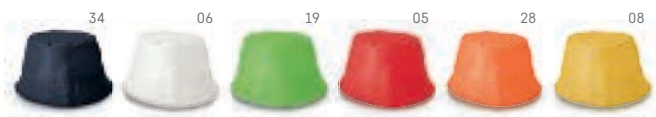

100% cotton cap with adjustable velcro.

Size: 580 mm

TR - 90 x 55 mm

STEFANO • 99537

Polyester cap adjustable with velcro.

Size: 580 mm

TR - 90 x 55 mm

JONATHAN • 99453