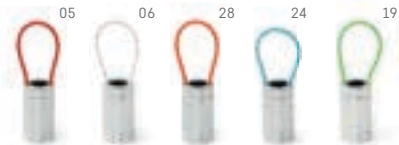

☒ Closed: Ø17 x 65 mm | Box: 73 x 33 x 25 mm

☒ LSR - 8 x 30 mm

24

LED

SHINE • 94752

Aluminum 6-LED flashlight with a "glow in the dark" silicone handle. This flashlight includes 2 CR2032 batteries.

∅ 25 x 48 mm | Silicone band: 60mm
 LSR - 7 x 25 mm