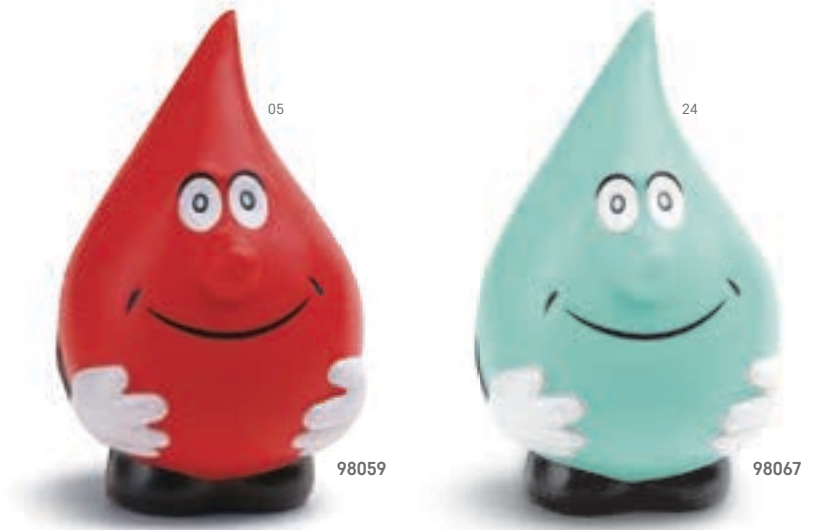

PDP - 20 x 50 mm

REDS • 98059

BLUS • 98067

Anti-stress PU foam, drop-shaped.

± 65 x 110 x 65 mm

✂ PDP - 15 x 25 mm

DEEP • 98012

Anti-stress PU foam, heart-shaped.