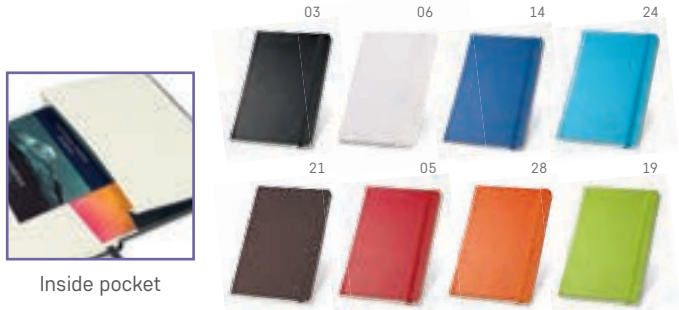

Laser customisation

Inside pocket

Lined sheets

LANYO II • 93590

A5 notebook with 192 lined pages, elastic, inside pocket and pen holder (pen not included).

132 x 213 x 18 mm
 SCR - 95 x 180 mm

Lined sheets

A5