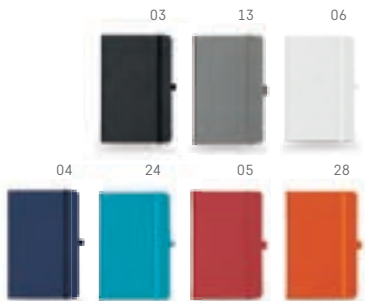

ROTH • 93592

A5 hard cover notepad with 160 pages. This product contains a paper pocket on the back of the cover and a pen holder (pen not included).

140 x 210 mm
LSR - 90 x 180 mm

Laser customisation