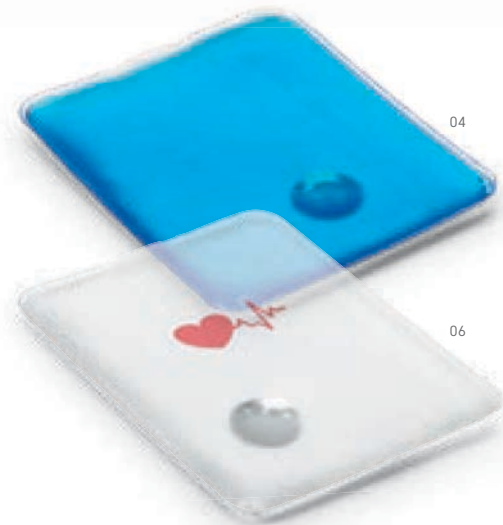

∓ Ø18 x 68 mm
 ↗ SCR - 12 x 30 mm

LOVELY • 94356

PVC heat pouch that generates heat instantly. The bag is heart shaped.

▮ 102 x 90 x 11 mm
 ✂ PDP - 40 x 15 mm

CORDEN • 94353

PVC heat bag that generates heat instantly. This promotional product is a reusable product.