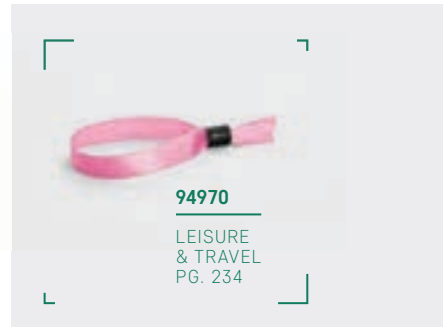

94970

LEISURE
& TRAVEL
PG. 234