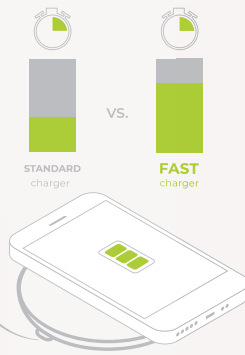

⊥ 42 x 25 x 85 mm
 ↗ PDP - Ø40 mm

06

WOESE • 97361

ABS USB adapter with 5V/1A output.

⊥ 48 x 35 x 14 mm
 ↗ PDP - 35 x 15 mm

COUPLE WITH ADAPTORS

97160 + 97362

BURNELL • 97908