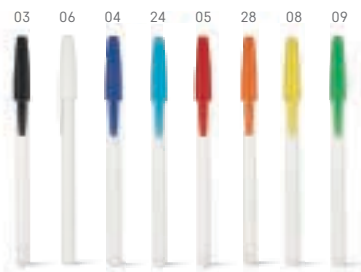

 **OCTAVIO • 81176**

Non-slip ball pen.
 ∅ 10 x 142 mm
 PDP - 6 x 55 mm

KISO • 81102

ABS ball pen with clip.
 ∅ 11 x 136 mm
 PDP - 6 x 50 mm

GAIA • 81151

ABS ball pen with clip.
 ∅ 11 x 141 mm
 PDP - 6 x 50 mm