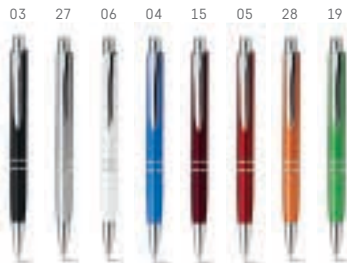

**CENTUS • 91342**

Ball pen with metal clip.

∅ 13 x 135 mm

PDP - 7 x 50 mm

19

**MARIETA PLASTIC • 81178**

Ball pen with metal clip.

∅ 11 x 139 mm