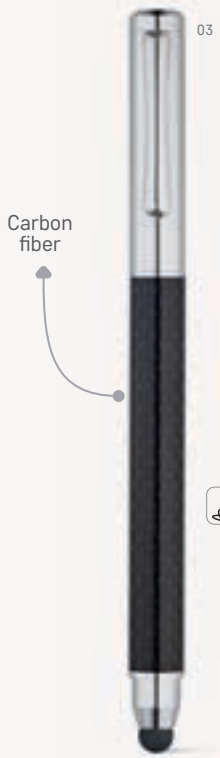

RUBIC • 91845

Roller pen in metal and carbon fiber. The roller has a touch tip and comes in a padded gift case.
∓ Ø11 x 138 mm | Case: 179 x 55 x 30 mm
✂ LSR - 5 x 40 mm