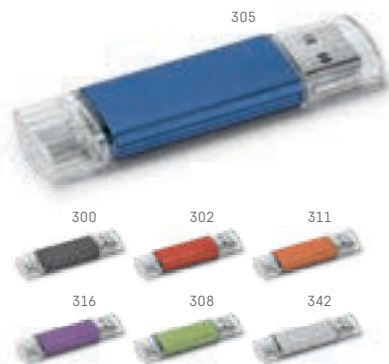

77518

USB flash drive. With micro USB. Any Pantone® colour starting at 250 pcs.
ㄣ 70 x 17 x 8 mm