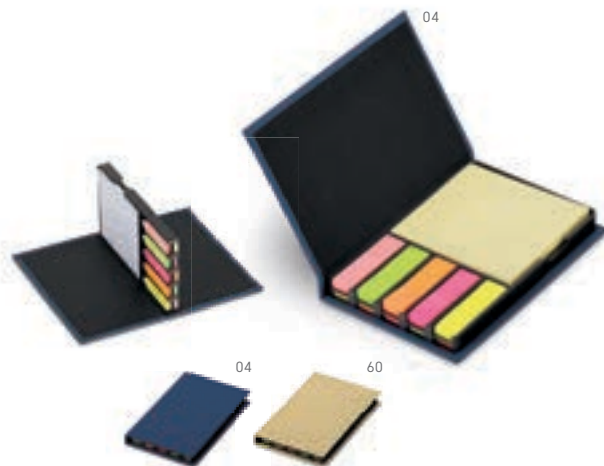

04

04

60

LOVECRAFT • 93793

Sticky notes set with 12 sets (40 sheets each) and cardboard cover.

85 x 132 x 15 mm

PDP - 15 x 50 mm